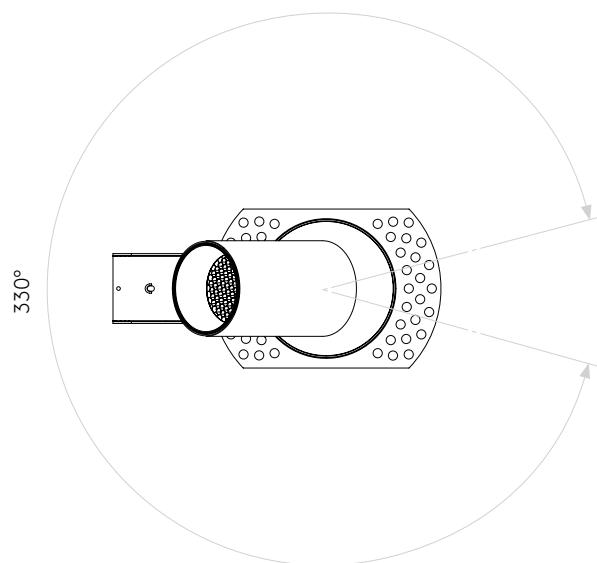

Please note that some dimensions may vary slightly due to manufacturing tolerances, this includes cable entry and fixing holes

Veuillez noter que certaines dimensions peuvent varier légèrement en raison des tolérances de fabrication, y compris l'entrée de câble et les trous de fixation.

Bitte beachten Sie, dass die Maße Fertigungstoleranzen unterliegen und daher in geringem Umfang von der angegebenen Größe abweichen können. Dies gilt auch für Kabeingänge und Befestigungslöcher.

Si prega notare che possono esserci piccole variazioni in alcune dimensioni dovute alle tolleranze di produzione, queste includono l'ingresso del cavo e i fori di fissaggio.