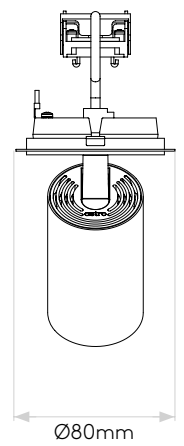

Please note that some dimensions may vary slightly due to manufacturing tolerances, this includes cable entry and fixing holes

Veuillez noter que certaines dimensions peuvent varier légèrement en raison des tolérances de fabrication, y compris l'entrée de câble et les trous de fixation.

Bitte beachten Sie, dass die Maße Fertigungstoleranzen unterliegen und daher in geringem Umfang von der angegebenen Größe abweichen können. Dies gilt auch für Kabeingänge und Befestigungslöcher.

Si prega notare che possono esserci piccole variazioni in alcune dimensioni dovute alle tolleranze di produzione, queste includono l'ingresso del cavo e i fori di fissaggio.