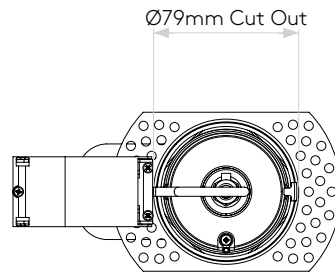

Please note that some dimensions may vary slightly due to manufacturing tolerances, this includes cable entry and fixing holes

Veuillez noter que certaines dimensions peuvent varier légèrement en raison des tolérances de fabrication, y compris l'entrée de câble et les trous de fixation.

Bitte beachten Sie, dass die Maße Fertigungstoleranzen unterliegen und daher in geringem Umfang von der angegebenen Größe abweichen können. Dies gilt auch für Kabeingänge und Befestigungslöcher.

Si prega notare che possono esserci piccole variazioni in alcune dimensioni dovute alle tolleranze di produzione, queste includono l'ingresso del cavo e i fori di fissaggio.