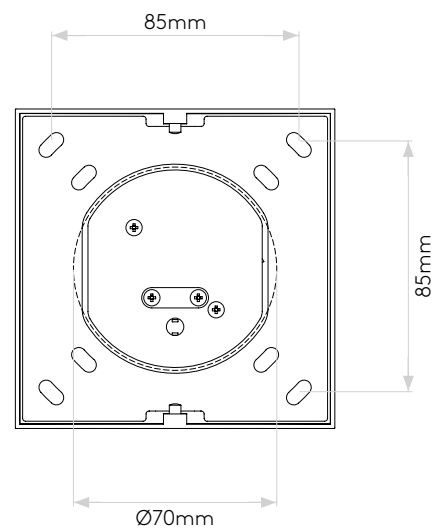

Please note that some dimensions may vary slightly due to manufacturing tolerances, this includes cable entry and fixing holes

Veuillez noter que certaines dimensions peuvent varier légèrement en raison des tolérances de fabrication, y compris l'entrée de câble et les trous de fixation.

Bitte beachten Sie, dass die Maße Fertigungstoleranzen unterliegen und daher in geringem Umfang von der angegebenen Größe abweichen können. Dies gilt auch für Kabeleingänge und Befestigungslöcher.

Si prega notare che possono esserci piccole variazioni in alcune dimensioni dovute alle tolleranze di produzione, queste includono l'ingresso del cavo e i fori di fissaggio.