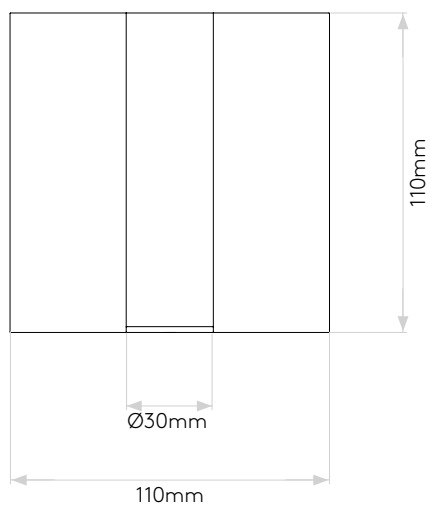

Please note that some dimensions may vary slightly due to manufacturing tolerances, this includes cable entry and fixing holes

Veuillez noter que certaines dimensions peuvent varier légèrement en raison des tolérances de fabrication, y compris l'entrée de câble et les trous de fixation.

Bitte beachten Sie, dass die Maße Fertigungstoleranzen unterliegen und daher in geringem Umfang von der angegebenen Größe abweichen können. Dies gilt auch für Kabeleingänge und Befestigungslöcher.

Si prega notare che possono esserci piccole variazioni in alcune dimensioni dovute alle tolleranze di produzione, queste includono l'ingresso del cavo e i fori di fissaggio.