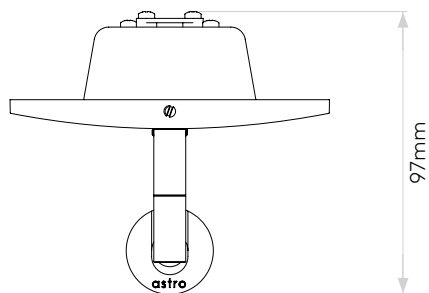

Please note that some dimensions may vary slightly due to manufacturing tolerances, this includes cable entry and fixing holes

Veuillez noter que certaines dimensions peuvent varier légèrement en raison des tolérances de fabrication, y compris l'entrée de câble et les trous de fixation.

Bitte beachten Sie, dass die Maße Fertigungstoleranzen unterliegen und daher in geringem Umfang von der angegebenen Größe abweichen können. Dies gilt auch für Kabeleingänge und Befestigungslöcher.

Si prega notare che possono esserci piccole variazioni in alcune dimensioni dovute alle tolleranze di produzione, queste includono l'ingresso del cavo e i fori di fissaggio.