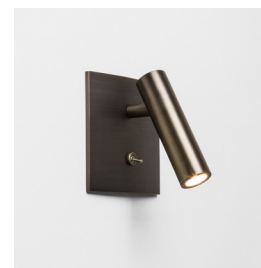

Enna Square Switched LED

astro

General

Location:	Interior
Class:	CE (Class I)
Ip Rating:	IP20
Bathroom Zone:	Zone 3
Driver Required:	No
Installation Orientation:	Wall Mount - Vertical
Main Material:	Metal - Aluminium
Dimensions (mm):	H: 110 W: 110 D: 97
Cut Out Hole :	Ø: 70
Recess Depth (mm):	35
Fire Rating:	-
Cable Length (mm):	-
Gross Weight (kg):	0.71

Lamp

Light Source:	High Powered LED
Wattage:	4.5W
Lamp Included:	Yes (Integral)
Maximum Lamp Length (mm):	-
Luminous Flux (lm):	111
Colour Temp (K):	2700
CRI (Ra):	90
Macadam Ellipse:	3-Step
Tilt Adjustable Angle (°):	90
Rotation Adjustable Angle (°):	330
Lifetime (hrs):	>60000
Beam Angle (°):	20

Electrical

Switched:	Yes
Dimmable:	No
Dimming Method:	-
Supply Frequency (Hz):	50/60
Driver/Ballast Voltage (V):	100-240
Driver Lifetime (hrs):	>60000
Efficacy (lm/W):	25

Additional Information:

Shade Included:	-
Shade/Diffuser Material:	-
Shade/Diffuser Finish:	-
F Mark:	Suitable for mounting on flammable materials

Code: 1058018
Finish: Matt Nickel

Code: 1058024
Finish: Matt Black

Code: 1058030
Finish: Matt Gold

Code: 1058085
Finish: Bronze

Code: 1058226
Finish: Matt White

To maintain this product to its best condition, please view our care and cleaning guide on the support section of the astro website.