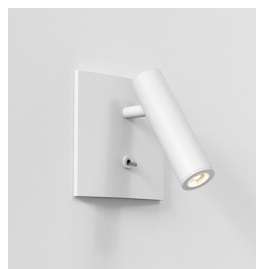

Enna Square Switched LED

astro

General

Location:	Interior
Class:	CE (Class I)
Ip Rating:	IP20
Bathroom Zone:	Zone 3
Driver Required:	No
Installation Orientation:	Wall Mount - Vertical
Main Material:	Metal - Aluminium
Dimensions (mm):	H: 110 W: 110 D: 97
Cut Out Hole :	Ø: 70
Recess Depth (mm):	35
Fire Rating:	-
Cable Length (mm):	-
Gross Weight (kg):	0.71

Lamp

Light Source:	High Powered LED
Wattage:	4.5W
Lamp Included:	Yes (Integral)
Maximum Lamp Length (mm):	-
Luminous Flux (lm):	111
Colour Temp (K):	2700
CRI (Ra):	90
Macadam Ellipse:	3-Step
Tilt Adjustable Angle (°):	90
Rotation Adjustable Angle (°):	330
Lifetime (hrs):	>60000
Beam Angle (°):	20

Code: 1058018
Finish: Matt Nickel

Code: 1058024
Finish: Matt Black

Code: 1058030
Finish: Matt Gold

Code: 1058085
Finish: Bronze

Code: 1058226
Finish: Matt White

To maintain this product to its best condition, please view our care and cleaning guide on the support section of the astro website.