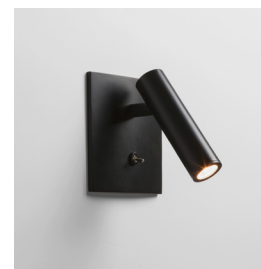

Enna Square Switched LED

astro

General

Location:	Interior
Class:	CE (Class I)
Ip Rating:	IP20
Bathroom Zone:	Zone 3
Driver Required:	No
Installation Orientation:	Wall Mount - Vertical
Main Material:	Metal - Aluminium
Dimensions (mm):	H: 110 W: 110 D: 97
Cut Out Hole :	Ø: 70
Recess Depth (mm):	35
Fire Rating:	-
Cable Length (mm):	-
Gross Weight (kg):	0.71

Lamp

Light Source:	High Powered LED
Wattage:	4.5W
Lamp Included:	Yes (Integral)
Maximum Lamp Length (mm):	-
Luminous Flux (lm):	111
Colour Temp (K):	2700
CRI (Ra):	90
Macadam Ellipse:	3-Step
Tilt Adjustable Angle (°):	90
Rotation Adjustable Angle (°):	330
Lifetime (hrs):	>60000
Beam Angle (°):	20

Electrical

Switched:	Yes
Dimmable:	No
Dimming Method:	-
Supply Frequency (Hz):	50/60
Driver/Ballast Voltage (V):	100-240
Driver Lifetime (hrs):	>60000
Efficacy (lm/W):	25

Additional Information:

Shade Included:	-
Shade/Diffuser Material:	-
Shade/Diffuser Finish:	-
F Mark:	Suitable for mounting on flammable materials

Code: 1058018
Finish: Matt Nickel

Code: 1058024
Finish: Matt Black

Code: 1058030
Finish: Matt Gold

Code: 1058085
Finish: Bronze

Code: 1058226
Finish: Matt White

To maintain this product to its best condition, please view our care and cleaning guide on the support section of the astro website.