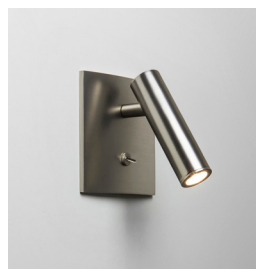

Enna Square Switched LED

astro

General

Location:	Interior
Class:	CE (Class I)
Ip Rating:	IP20
Bathroom Zone:	Zone 3
Driver Required:	No
Installation Orientation:	Wall Mount - Vertical
Main Material:	Metal - Aluminium
Dimensions (mm):	H: 110 W: 110 D: 97
Cut Out Hole :	Ø: 70
Recess Depth (mm):	35
Fire Rating:	-
Cable Length (mm):	-
Gross Weight (kg):	0.71

Lamp

Light Source:	High Powered LED
Wattage:	4.5W
Lamp Included:	Yes (Integral)
Maximum Lamp Length (mm):	-
Luminous Flux (lm):	111
Colour Temp (K):	2700
CRI (Ra):	90
Macadam Ellipse:	3-Step
Tilt Adjustable Angle (°):	90
Rotation Adjustable Angle (°):	330
Lifetime (hrs):	>60000
Beam Angle (°):	20

Code: 1058018
Finish: Matt Nickel

Code: 1058024
Finish: Matt Black

Code: 1058030
Finish: Matt Gold

Code: 1058085
Finish: Bronze

Code: 1058226
Finish: Matt White

To maintain this product to its best condition, please view our care and cleaning guide on the support section of the astro website.