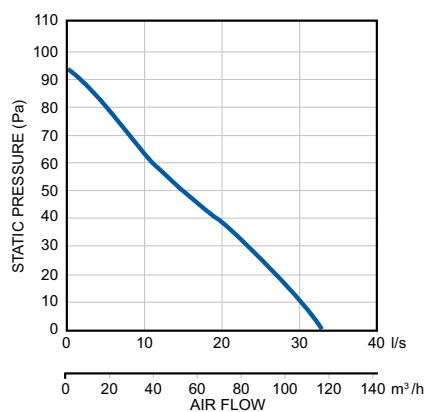

PERFORMANCE

CONTROLS AND ACCESSORIES

A range of accessories including flexible and rigid ducting kits, controls, switches and grilles are available.

Call: 01494 525252

Visit: airflow.com

Airflow Developments Limited
Aidelle House, Lancaster Road,
Cressex Business Park,
High Wycombe, Buckinghamshire,
United Kingdom, HP12 3QP

E-mail: info@airflow.com
Telephone: +44 (0) 1494 525252

airflow.com

80000797 - Issue 4 01/24