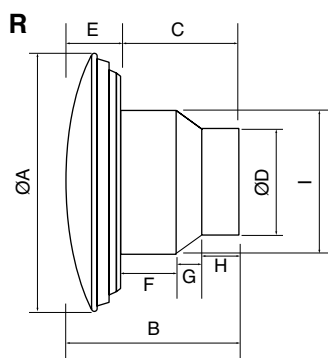

DIMENSIONS (mm)

R = Recessed without skirt