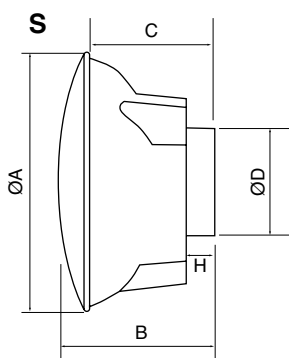

S = Surface mounted with skirt

Model	A	B	C	D	E	F	G	H	I
iCON 30 (R)	225	144	92	97	43	51	20	30	148
iCON 30 (S)	225	144	101	97	-	-	-	29	-