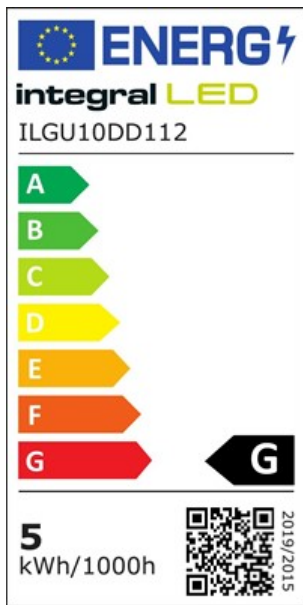

Packaging

Package Weight (g):	69
Package Length (mm):	60
Package Width (mm):	55
Package Depth (mm):	55
Qty per euro pallet:	2100

Portal.integral-led.com