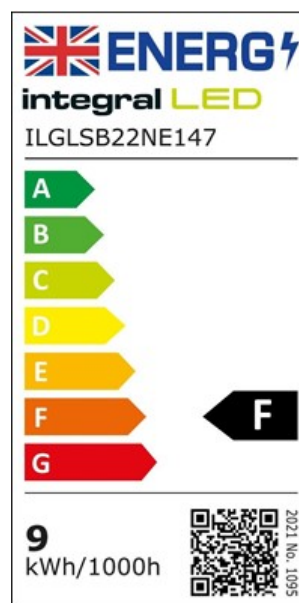

**Physical Data**

<b>Product Length (mm):</b>	103
<b>Product Width (mm):</b>	60
<b>Product Weight (g):</b>	30
<b>Material:</b>	Aluminium, Plastic
<b>Base Term:</b>	Bayonet cap
<b>Bulb Base:</b>	B22
<b>Construction:</b>	Aluminium and Plastic heat-sink, Injection moulded diffuser
<b>Globe Finish:</b>	Frosted
<b>Globe Type:</b>	GLS
<b>Bulb or Luminaire Shape:</b>	Round
<b>Placement / Application:</b>	Indoor, General Lighting

**Electrical Data**

<b>Power (W):</b>	8.8
<b>Power Consumption (W) :</b>	8.8
<b>Power Factor:</b>	0.5
<b>Wattage equivalent (W):</b>	60

<b>Amperage (mA):</b>	55
<b>Dimming:</b>	Non-Dimmable
<b>Driver Included:</b>	Yes
<b>Electric Current:</b>	AC
<b>EN:</b>	EN-62560
<b>LVD Certified:</b>	Yes

## Light Data

<b>Luminous Flux in Lumens (lm):</b>	806
<b>Luminous efficacy (lm/W):</b>	92
<b>Correlated Colour Temperature (CCT) (K):</b>	4000
<b>Colour Temperature:</b>	4000K - Cool White
<b>Colour Temperature Name:</b>	Cool White
<b>Beam Angle:</b>	240
<b>Colour Rendering Index (CRI):</b>	80
<b>Frequency Range (Hz):</b>	50/60
<b>Instant on (Less than 1 second):</b>	Yes
<b>LED Type:</b>	Surface mounted device (SMD)
<b>Lifetime (hours):</b>	15000
<b>Switching Cycles:</b>	7500

## Environment

<b>EN:</b>	EN-62560
<b>LVD Certified:</b>	Yes
<b>CE RoHS:</b>	Yes
<b>Previous Energy Rating:</b>	A+
<b>New Energy Rating:</b>	F
<b>Hg 0% (Mercury Free):</b>	Yes
<b>IP Rating (Ingress Protection):</b>	IP20
<b>Lowest Operating Temperature (°C):</b>	-20
<b>Maximum Operating Temperature (°C):</b>	40