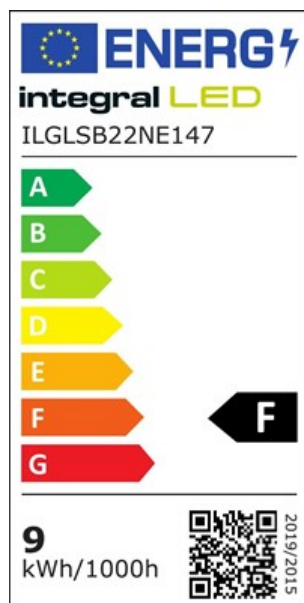

**Physical Data**

<b>Product Length (mm):</b>	103
<b>Product Width (mm):</b>	60
<b>Product Weight (g):</b>	30
<b>Material:</b>	Aluminium, Plastic
<b>Base Term:</b>	Bayonet cap
<b>Bulb Base:</b>	B22
<b>Construction:</b>	Aluminium and Plastic heat-sink, Injection moulded diffuser
<b>Globe Finish:</b>	Frosted
<b>Globe Type:</b>	GLS
<b>Bulb or Luminaire Shape:</b>	Round
<b>Placement / Application:</b>	Indoor, General Lighting

**Electrical Data**

<b>Power (W):</b>	8.8
<b>Power Consumption (W) :</b>	8.8
<b>Power Factor:</b>	0.5
<b>Wattage equivalent (W):</b>	60

<b>Amperage (mA):</b>	55
<b>Dimming:</b>	Non-Dimmable
<b>Driver Included:</b>	Yes
<b>Electric Current:</b>	AC
<b>EN:</b>	EN-62560
<b>LVD Certified:</b>	Yes

## Light Data

<b>Luminous Flux in Lumens (lm):</b>	806
<b>Luminous efficacy (lm/W):</b>	92
<b>Correlated Colour Temperature (CCT) (K):</b>	4000
<b>Colour Temperature:</b>	4000K - Cool White
<b>Colour Temperature Name:</b>	Cool White
<b>Beam Angle:</b>	240
<b>Colour Rendering Index (CRI):</b>	80
<b>Frequency Range (Hz):</b>	50/60
<b>Instant on (Less than 1 second):</b>	Yes
<b>LED Type:</b>	Surface mounted device (SMD)
<b>Lifetime (hours):</b>	15000
<b>Switching Cycles:</b>	7500

## Environment

<b>EN:</b>	EN-62560
<b>LVD Certified:</b>	Yes
<b>CE RoHS:</b>	Yes
<b>Previous Energy Rating:</b>	A+
<b>New Energy Rating:</b>	F
<b>Hg 0% (Mercury Free):</b>	Yes
<b>IP Rating (Ingress Protection):</b>	IP20
<b>Lowest Operating Temperature (°C):</b>	-20
<b>Maximum Operating Temperature (°C):</b>	40