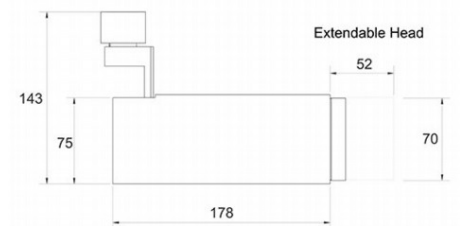

Range Name:	Probeam
Product Type:	Spotlights
Product Code:	T3510VB-WH/GDL/930
Body Colour:	White
Mounting:	Track Mounted
Track Adaptor:	GDL - 3-Circuit Switched Track Adaptor
Pendant Stem Length(mm):	-
Vertical Mount:	-
Environment:	Interior
Size(mm)	178 x 75
Cut Out(mm):	-
Recessed Depth(mm):	-
Vertical Tilt(°):	90°
Horizontal Rotation(°):	355°
Light Source:	LED
Lamp Type:	CREE LED
Lamp Included:	In Built
Lamp Base:	-
Lamp Life(Hours):	50000 hours
Lumen Output(lm):	1000lm
Colour Temperature(k):	3000k Warm White
CRI(Ra):	90
Beam Angle(°):	15 - 90°
Voltage(V):	230VAC
Total System Power(W):	14.1W
Lamp Current(A):	0.064
Power Factor:	-
Luminaire Efficacy(lm/W):	66 lm/W
Class:	Class 1
Gear:	Built In
EAN Code:	-
Dimmability:	Leading/Trailing Edge Dimmable
Emergency:	-
IP Rating:	IP20
Weight(kg):	1.1kg
Housing Material:	Aluminium
Material Finish:	Powder Coated
Guarantee:	5 Year Guarantee

Images, line drawings and measurements illustrated may, in some cases be approximate and for guidance only. Colour finishes will be maintained as accurately as possible but matching cannot be guaranteed.