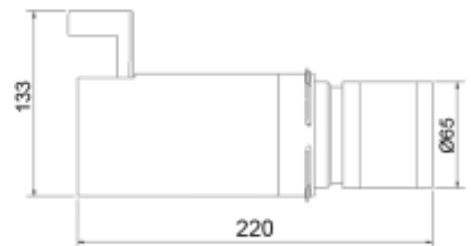

Range Name:	Probeam Frame
Product Type:	Spotlights
Product Code:	TF3710-BL/SDG/940
Body Colour:	Black
Mounting:	Track Mounted
Track Adaptor:	SDG - 3-Circuit Switched Track Adaptor
Pendant Stem Length(mm):	-
Vertical Mount:	
Environment:	Interior
Size(mm)	220 x 75
Cut Out(mm):	-
Recessed Depth(mm):	-
Vertical Tilt(°):	90°
Horizontal Rotation(°):	370°
Light Source:	LED
Lamp Type:	Citizen
Lamp Included:	In Built
Lamp Base:	-
Lamp Life(Hours):	50000 hours
Lumen Output(lm):	600lm
Colour Temperature(k):	4000k Neutral White
CRI(Ra):	90
Beam Angle(°):	Mar-45°
Lense:	-
Voltage(V):	230VAC
Total System Power(W):	20W
Lamp Current(A):	0.1
Power Factor:	0.95
Luminaire Efficacy(lm/W):	48 lm/W
Class:	Class 1
Gear:	Built In
EAN Code:	-
Dimmability:	Self Dimmable
Emergency:	-
IP Rating:	IP20
Weight(kg):	1.36kg
Housing Material:	Aluminium
Material Finish:	Powder Coated
Guarantee:	5 Year Guarantee

Images, line drawings and measurements illustrated may, in some cases be approximate and for guidance only. Colour finishes will be maintained as accurately as possible but matching cannot be guaranteed.