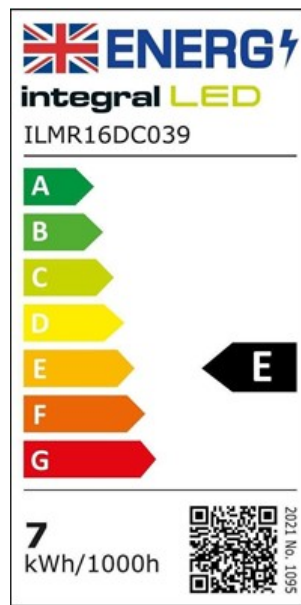

Packaging

Package Length (mm):	55
Package Width (mm):	55
Package Depth (mm):	60
Qty per euro pallet:	3300

[Portal.integral-led.com](https://portal.integral-led.com)