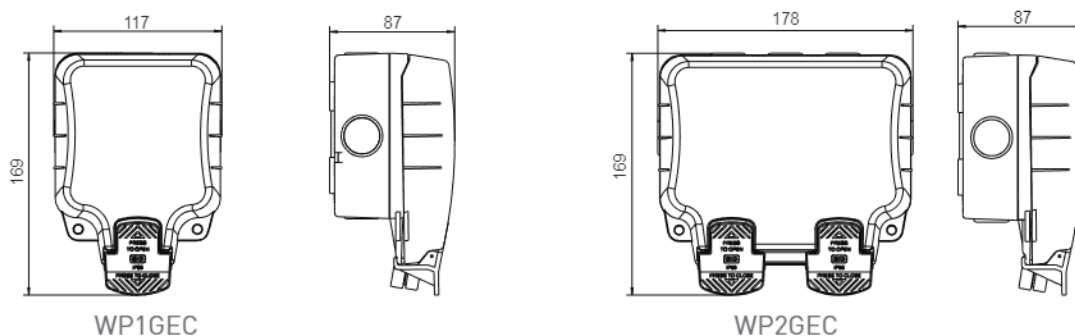

Technical Data

Weatherproof Empty Enclosures

Brief product description:

IP rated accessories designed to protect against ingress from water jets and dust, with durable seals that maintain integrity and a robust polycarbonate housing for high impact resistance which will not crack or fade, ensuring longevity of life.

Features:

- IP66 rated when in use
- Provides the ability to self-configure to suit the application
- Suitable for all products in the Nexus Moulded, Grid, Euro Module or Nexus Metal ranges (*20A Switches and Fused Connection Units with bottom flex outlet not suitable for use)
- Fast fix - no separate screws, no screw covers, 150° rotation
- Patented cable entry - prevents accidental opening of cover by pulling of connected cable
- Large open/closer paddles for easier operation, flush fit to prevent accidental damage
- Multiple gland entry positions: WP1GEC has 5 versatile entry options and WP2GEC has 8 versatile entry options, with M25 capability with an easy push out blank plug design. 1 drill out entry 20/25mm in rear face

Product Images

WP1GEC

WP2GEC

Line Diagrams

Weatherproof Empty Enclosures

Technical Specifications

RoHS Directive	No	
WEEE Directive	No	
IP Rating	IP66	
Number of cable entries		
WP1GEC	5 x 20mm. 1 in each of 3 sides and 2 in the remaining side 1 drill out entry 20/25mm in rear face	
WP2GEC	8 x 20mm. 1 in each of the 2 sides and 3 in each of the top and bottom faces 1 drill out entry 20/25mm in rear face	

Weights & Dimensions

Cat No.	Description	Dimensions (H x W x D) cm			Weight (kg)			CBM (m ³)
		Unpacked Product	Packed Product	Outer Box	Unpacked Product	Packed Product	Outer Box	Outer Box
WP1GEC	Single	16.7 x 11.7 x 8.7	19.7 x 12.2 x 9.7	13.6 x 38.3 x 49.8	0.29	0.37	4.08	0.02594
WP2GEC	Double	16.9 x 17.8 x 8.7	19.7 x 18.2 x 9.7	19.6 x 38.3 x 49.8	0.44	0.54	5.81	0.03738