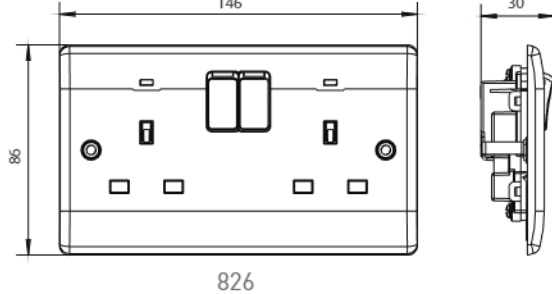

13 Amp Socket Outlet

Technical Specifications

Standard(s)	BS 1363-2:2016+A1:2018
Rating	13 Amp 250V AC
Switch Type	Single pole (821, 822, 825, 826 products) Double pole (821DP, 822DP, 822DPOB)
Terminal Capacity	3 x 2.5mm² 3 x 4mm² 2 x 6mm²
RoHS Directive	Yes
WEEE Directive	Yes
Mounting Box Depth (Min)	25mm
Fixing Centres	60.3mm (821, 821DP, 823, 825 products) 120.6mm (822, 822DP, 822DPOB, 826 products)

Line Diagrams