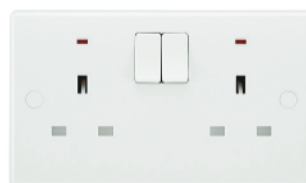

Technical Data

13 Amp Socket Outlet

Brief product description:

The subtle design will blend with any décor - suitable for domestic or commercial installations.

Features:

- White moulded round edge, sleek and slim with softly rounded edges
- Power socket for standard 3 pin UK plug
- Easy to install, supplied with fixing screws and installation instructions
- Angled in-line colour coded terminals with backed out screws for fast installation
- Screw cover caps for a sleek appearance
- Twin earth fitted as standard for high integrity circuits
- Anti-microbial certified - manufactured using high grade thermoset Urea which effectively inhibits the growth of infectious diseases, including MRSA, E-Coli, Salmonella and Klebsiella Pneumonia bacteria

Product Images

821/821DP

822/822DP

823

824

825

826

822DP0B

13 Amp Socket Outlet

Technical Specifications

Standard(s)	BS 1363-2:2016+A1:2018
Rating	13 Amp 250V AC
Switch Type	Single pole (821, 822, 825, 826 products) Double pole (821DP, 822DP, 822DPOB)
Terminal Capacity	3 x 2.5mm ² 3 x 4mm ² 2 x 6mm ²
RoHS Directive	Yes
WEEE Directive	Yes
Mounting Box Depth (Min)	25mm
Fixing Centres	60.3mm (821, 821DP, 823, 825 products) 120.6mm (822, 822DP, 822DPOB, 826 products)