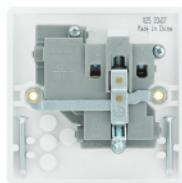

Technical Data

13 Amp Socket Outlet

Brief product description:

The subtle design will blend with any décor - suitable for domestic or commercial installations.

Features:

- White moulded round edge, sleek and slim with softly rounded edges
- Power socket for standard 3 pin UK plug
- Easy to install, supplied with fixing screws and installation instructions
- Angled in-line colour coded terminals with backed out screws for fast installation
- Screw cover caps for a sleek appearance
- Twin earth fitted as standard for high integrity circuits
- Anti-microbial certified - manufactured using high grade thermoset Urea which effectively inhibits the growth of infectious diseases, including MRSA, E-Coli, Salmonella and Klebsiella Pneumonia bacteria

Product Images

821/821DP

822/822DP

823

824

825

826

822DP0B

13 Amp Socket Outlet

Technical Specifications

Standard(s)	BS 1363-2:2016+A1:2018
Rating	13 Amp 250V AC
Switch Type	Single pole (821, 822, 825, 826 products) Double pole (821DP, 822DP, 822DPOB)
Terminal Capacity	3 x 2.5mm ² 3 x 4mm ² 2 x 6mm ²
RoHS Directive	Yes
WEEE Directive	Yes
Mounting Box Depth (Min)	25mm
Fixing Centres	60.3mm (821, 821DP, 823, 825 products) 120.6mm (822, 822DP, 822DPOB, 826 products)