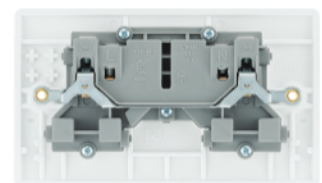

Technical Data

13 Amp Socket Outlet

Brief product description:

The subtle design will blend with any décor - suitable for domestic or commercial installations.

Features:

- White moulded round edge, sleek and slim with softly rounded edges
- Power socket for standard 3 pin UK plug
- Easy to install, supplied with fixing screws and installation instructions
- Angled in-line colour coded terminals with backed out screws for fast installation
- Screw cover caps for a sleek appearance
- Twin earth fitted as standard for high integrity circuits
- Anti-microbial certified - manufactured using high grade thermoset Urea which effectively inhibits the growth of infectious diseases, including MRSA, E-Coli, Salmonella and Klebsiella Pneumonia bacteria

Product Images

821/821DP

822/822DP

823

824

825

826

822DP0B

13 Amp Socket Outlet

Technical Specifications

Standard(s)	BS 1363-2:2016+A1:2018
Rating	13 Amp 250V AC
Switch Type	Single pole (821, 822, 825, 826 products) Double pole (821DP, 822DP, 822DPOB)
Terminal Capacity	3 x 2.5mm ² 3 x 4mm ² 2 x 6mm ²
RoHS Directive	Yes
WEEE Directive	Yes
Mounting Box Depth (Min)	25mm
Fixing Centres	60.3mm (821, 821DP, 823, 825 products) 120.6mm (822, 822DP, 822DPOB, 826 products)