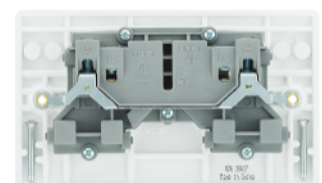

Technical Data

13 Amp Socket Outlet

Brief product description:

The subtle design will blend with any décor - suitable for domestic or commercial installations.

Features:

- White moulded round edge, sleek and slim with softly rounded edges
- Power socket for standard 3 pin UK plug
- Easy to install, supplied with fixing screws and installation instructions
- Angled in-line colour coded terminals with backed out screws for fast installation
- Screw cover caps for a sleek appearance
- Twin earth fitted as standard for high integrity circuits
- Anti-microbial certified - manufactured using high grade thermoset Urea which effectively inhibits the growth of infectious diseases, including MRSA, E-Coli, Salmonella and Klebsiella Pneumonia bacteria

Product Images

821/821DP

822/822DP

823

824

825

826

822DP0B

13 Amp Socket Outlet

Technical Specifications

Standard(s)	BS 1363-2:2016+A1:2018
Rating	13 Amp 250V AC
Switch Type	Single pole (821, 822, 825, 826 products) Double pole (821DP, 822DP, 822DPOB)
Terminal Capacity	3 x 2.5mm ² 3 x 4mm ² 2 x 6mm ²
RoHS Directive	Yes
WEEE Directive	Yes
Mounting Box Depth (Min)	25mm
Fixing Centres	60.3mm (821, 821DP, 823, 825 products) 120.6mm (822, 822DP, 822DPOB, 826 products)