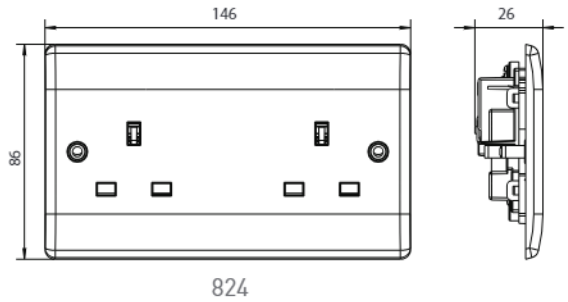

13 Amp Socket Outlet

Technical Specifications

Standard(s)	BS 1363-2:2016+A1:2018
Rating	13 Amp 250V AC
Switch Type	Single pole (821, 822, 825, 826 products) Double pole (821DP, 822DP, 822DPOB)
Terminal Capacity	3 x 2.5mm² 3 x 4mm² 2 x 6mm²
RoHS Directive	Yes
WEEE Directive	Yes
Mounting Box Depth (Min)	25mm
Fixing Centres	60.3mm (821, 821DP, 823, 825 products) 120.6mm (822, 822DP, 822DPOB, 826 products)

Line Diagrams