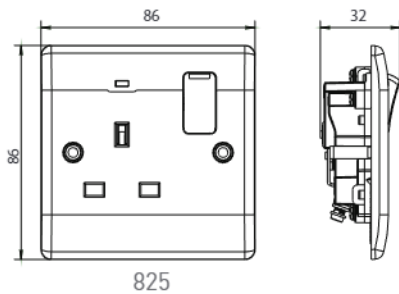

13 Amp Socket Outlet

Technical Specifications

Standard(s)	BS 1363-2:2016+A1:2018
Rating	13 Amp 250V AC
Switch Type	Single pole (821, 822, 825, 826 products) Double pole (821DP, 822DP, 822DPOB)
Terminal Capacity	3 x 2.5mm² 3 x 4mm² 2 x 6mm²
RoHS Directive	Yes
WEEE Directive	Yes
Mounting Box Depth (Min)	25mm
Fixing Centres	60.3mm (821, 821DP, 823, 825 products) 120.6mm (822, 822DP, 822DPOB, 826 products)

Line Diagrams