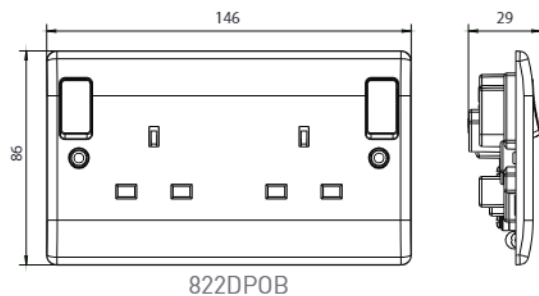

13 Amp Socket Outlet

Technical Specifications

Standard(s)	BS 1363-2:2016+A1:2018
Rating	13 Amp 250V AC
Switch Type	Single pole (821, 822, 825, 826 products) Double pole (821DP, 822DP, 822DPOB)
Terminal Capacity	3 x 2.5mm² 3 x 4mm² 2 x 6mm²
RoHS Directive	Yes
WEEE Directive	Yes
Mounting Box Depth (Min)	25mm
Fixing Centres	60.3mm (821, 821DP, 823, 825 products) 120.6mm (822, 822DP, 822DPOB, 826 products)

Line Diagrams