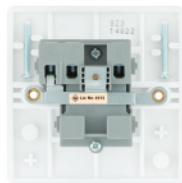

Technical Data

13 Amp Socket Outlet

Brief product description:

The subtle design will blend with any décor - suitable for domestic or commercial installations.

Features:

- White moulded round edge, sleek and slim with softly rounded edges
- Power socket for standard 3 pin UK plug
- Easy to install, supplied with fixing screws and installation instructions
- Angled in-line colour coded terminals with backed out screws for fast installation
- Screw cover caps for a sleek appearance
- Twin earth fitted as standard for high integrity circuits
- Anti-microbial certified - manufactured using high grade thermoset Urea which effectively inhibits the growth of infectious diseases, including MRSA, E-Coli, Salmonella and Klebsiella Pneumonia bacteria

Product Images

821/821DP

822/822DP

823

824

825

826

822DP0B

13 Amp Socket Outlet

Technical Specifications

Standard(s)	BS 1363-2:2016+A1:2018
Rating	13 Amp 250V AC
Switch Type	Single pole (821, 822, 825, 826 products) Double pole (821DP, 822DP, 822DPOB)
Terminal Capacity	3 x 2.5mm ² 3 x 4mm ² 2 x 6mm ²
RoHS Directive	Yes
WEEE Directive	Yes
Mounting Box Depth (Min)	25mm
Fixing Centres	60.3mm (821, 821DP, 823, 825 products) 120.6mm (822, 822DP, 822DPOB, 826 products)