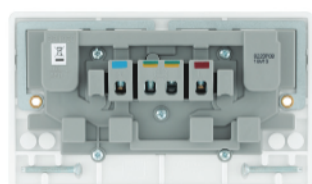

Technical Data

13 Amp Socket Outlet

Brief product description:

The subtle design will blend with any décor - suitable for domestic or commercial installations.

Features:

- White moulded round edge, sleek and slim with softly rounded edges
- Power socket for standard 3 pin UK plug
- Easy to install, supplied with fixing screws and installation instructions
- Angled in-line colour coded terminals with backed out screws for fast installation
- Screw cover caps for a sleek appearance
- Twin earth fitted as standard for high integrity circuits
- Anti-microbial certified - manufactured using high grade thermoset Urea which effectively inhibits the growth of infectious diseases, including MRSA, E-Coli, Salmonella and Klebsiella Pneumonia bacteria

Product Images

821/821DP

822/822DP

823

824

825

826

822DP0B

13 Amp Socket Outlet

Technical Specifications

Standard(s)	BS 1363-2:2016+A1:2018
Rating	13 Amp 250V AC
Switch Type	Single pole (821, 822, 825, 826 products) Double pole (821DP, 822DP, 822DPOB)
Terminal Capacity	3 x 2.5mm ² 3 x 4mm ² 2 x 6mm ²
RoHS Directive	Yes
WEEE Directive	Yes
Mounting Box Depth (Min)	25mm
Fixing Centres	60.3mm (821, 821DP, 823, 825 products) 120.6mm (822, 822DP, 822DPOB, 826 products)