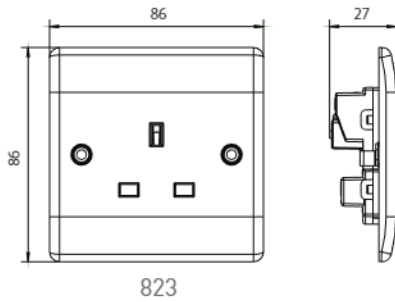

13 Amp Socket Outlet

Technical Specifications

Standard(s)	BS 1363-2:2016+A1:2018
Rating	13 Amp 250V AC
Switch Type	Single pole (821, 822, 825, 826 products) Double pole (821DP, 822DP, 822DPOB)
Terminal Capacity	3 x 2.5mm² 3 x 4mm² 2 x 6mm²
RoHS Directive	Yes
WEEE Directive	Yes
Mounting Box Depth (Min)	25mm
Fixing Centres	60.3mm (821, 821DP, 823, 825 products) 120.6mm (822, 822DP, 822DPOB, 826 products)

Line Diagrams