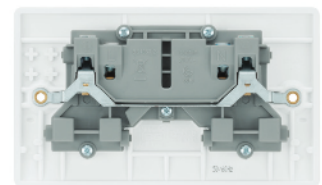

Technical Data

13 Amp Socket Outlet

Brief product description:

The subtle design will blend with any décor - suitable for domestic or commercial installations.

Features:

- White moulded round edge, sleek and slim with softly rounded edges
- Power socket for standard 3 pin UK plug
- Easy to install, supplied with fixing screws and installation instructions
- Angled in-line colour coded terminals with backed out screws for fast installation
- Screw cover caps for a sleek appearance
- Twin earth fitted as standard for high integrity circuits
- Anti-microbial certified - manufactured using high grade thermoset Urea which effectively inhibits the growth of infectious diseases, including MRSA, E-Coli, Salmonella and Klebsiella Pneumonia bacteria

Product Images

821/821DP

822/822DP

823

824

825

826

822DP0B

13 Amp Socket Outlet

Technical Specifications

Standard(s)	BS 1363-2:2016+A1:2018
Rating	13 Amp 250V AC
Switch Type	Single pole (821, 822, 825, 826 products) Double pole (821DP, 822DP, 822DPOB)
Terminal Capacity	3 x 2.5mm ² 3 x 4mm ² 2 x 6mm ²
RoHS Directive	Yes
WEEE Directive	Yes
Mounting Box Depth (Min)	25mm
Fixing Centres	60.3mm (821, 821DP, 823, 825 products) 120.6mm (822, 822DP, 822DPOB, 826 products)