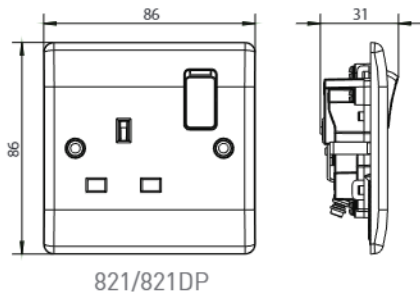

13 Amp Socket Outlet

Technical Specifications

Standard(s)	BS 1363-2:2016+A1:2018
Rating	13 Amp 250V AC
Switch Type	Single pole (821, 822, 825, 826 products) Double pole (821DP, 822DP, 822DPOB)
Terminal Capacity	3 x 2.5mm² 3 x 4mm² 2 x 6mm²
RoHS Directive	Yes
WEEE Directive	Yes
Mounting Box Depth (Min)	25mm
Fixing Centres	60.3mm (821, 821DP, 823, 825 products) 120.6mm (822, 822DP, 822DPOB, 826 products)

Line Diagrams