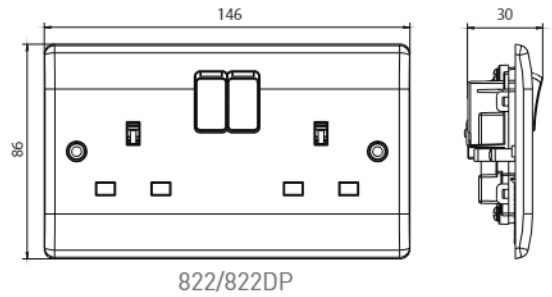

13 Amp Socket Outlet

Technical Specifications

Standard(s)	BS 1363-2:2016+A1:2018
Rating	13 Amp 250V AC
Switch Type	Single pole (821, 822, 825, 826 products) Double pole (821DP, 822DP, 822DPOB)
Terminal Capacity	3 x 2.5mm² 3 x 4mm² 2 x 6mm²
RoHS Directive	Yes
WEEE Directive	Yes
Mounting Box Depth (Min)	25mm
Fixing Centres	60.3mm (821, 821DP, 823, 825 products) 120.6mm (822, 822DP, 822DPOB, 826 products)

Line Diagrams