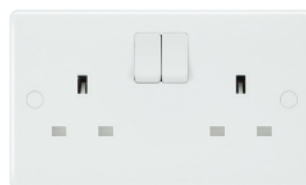

Technical Data

13 Amp Socket Outlet

Brief product description:

The subtle design will blend with any décor - suitable for domestic or commercial installations.

Features:

- White moulded round edge, sleek and slim with softly rounded edges
- Power socket for standard 3 pin UK plug
- Easy to install, supplied with fixing screws and installation instructions
- Angled in-line colour coded terminals with backed out screws for fast installation
- Screw cover caps for a sleek appearance
- Twin earth fitted as standard for high integrity circuits
- Anti-microbial certified - manufactured using high grade thermoset Urea which effectively inhibits the growth of infectious diseases, including MRSA, E-Coli, Salmonella and Klebsiella Pneumonia bacteria

Product Images

821/821DP

822/822DP

823

824

825

826

822DP0B

13 Amp Socket Outlet

Technical Specifications

Standard(s)	BS 1363-2:2016+A1:2018
Rating	13 Amp 250V AC
Switch Type	Single pole (821, 822, 825, 826 products) Double pole (821DP, 822DP, 822DPOB)
Terminal Capacity	3 x 2.5mm ² 3 x 4mm ² 2 x 6mm ²
RoHS Directive	Yes
WEEE Directive	Yes
Mounting Box Depth (Min)	25mm
Fixing Centres	60.3mm (821, 821DP, 823, 825 products) 120.6mm (822, 822DP, 822DPOB, 826 products)