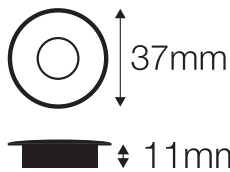

#### DIMENSIONS

Overall: Ø37mm  
Depth: 11mm