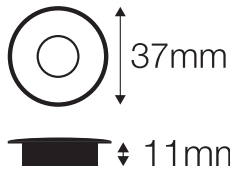

TECHNICAL DATASHEET

AMKR032BZ/BLK*

Textured Black Bezel for use with AMKR032**

PRODUCT FEATURES

- Available in a Range of Finishes*
- Threaded Design
- Easy-Fit Screw on/off Accessory

DIMENSIONS

Overall: Ø37mm
Depth: 11mm