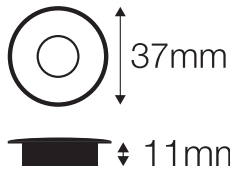

TECHNICAL DATASHEET

AMKR032BZ/AB*

Antique Brass Bezel for use with AMKR032**

PRODUCT FEATURES

- Available in a Range of Finishes*
- Threaded Design
- Easy-Fit Screw on/off Accessory

DIMENSIONS

Overall: Ø37mm
Depth: 11mm