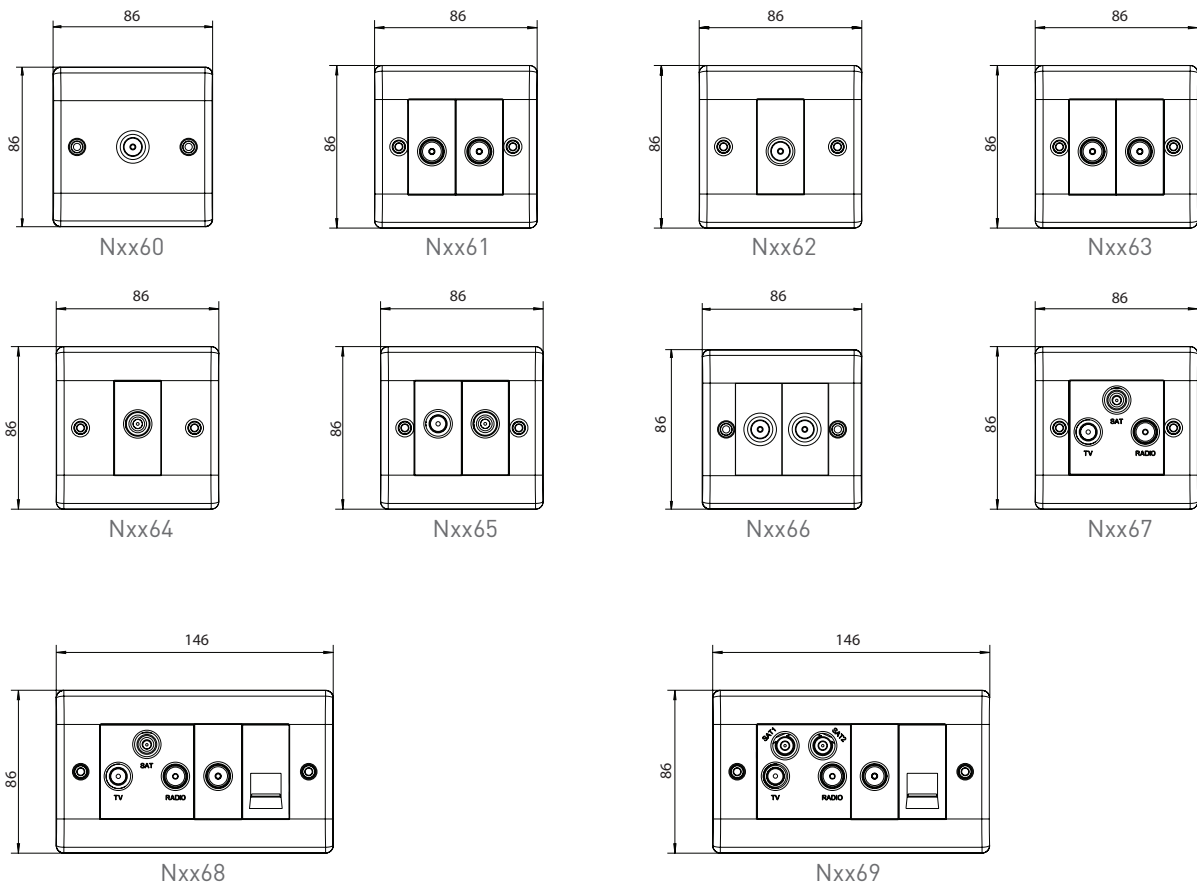

### Features:

- Sleek and slim profile with softly rounded edges
- Fixed integrated plastic gasket to protect metal edges from moisture
- Colour matched fixing screws

### Product Images

## Line Diagrams