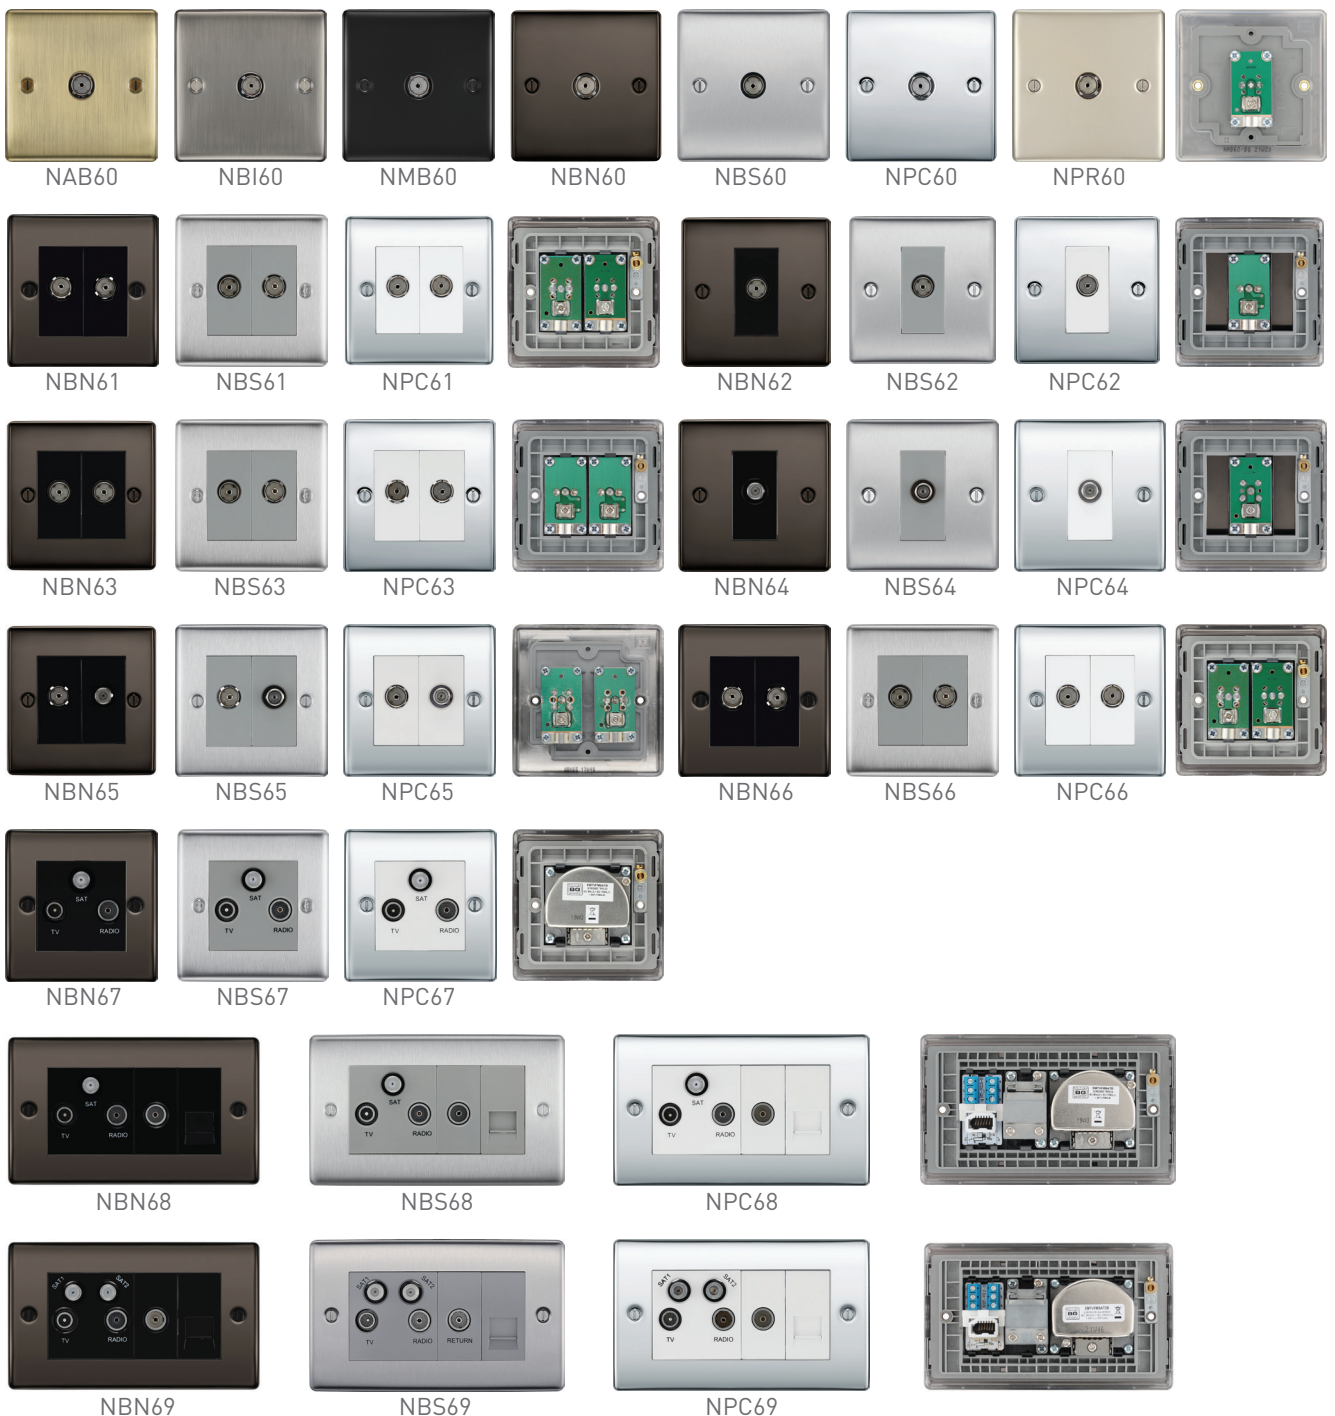

Technical Data

Co-Axial, Satellite & Triplex Outlets

Brief product description:

The BG Nexus Metal range has a sleek and slim profile with softly rounded edges that portrays a premium look, and is available in a wide range of finishes to cater for all tastes.

Features:

- Sleek and slim profile with softly rounded edges
- Fixed integrated plastic gasket to protect metal edges from moisture
- Colour matched fixing screws

Product Images