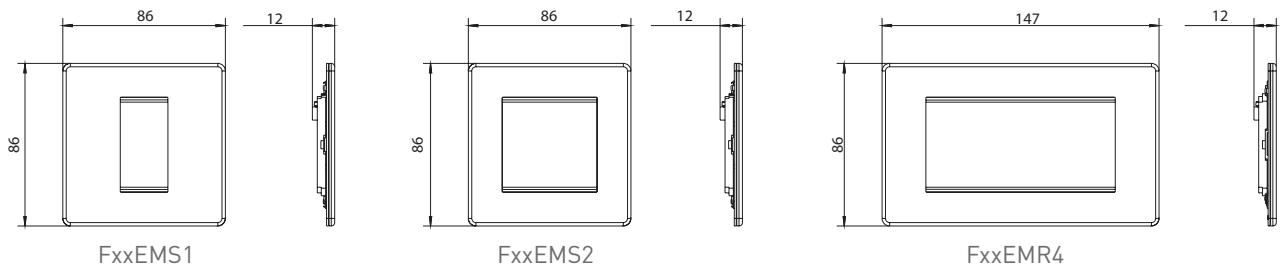

Line Diagrams