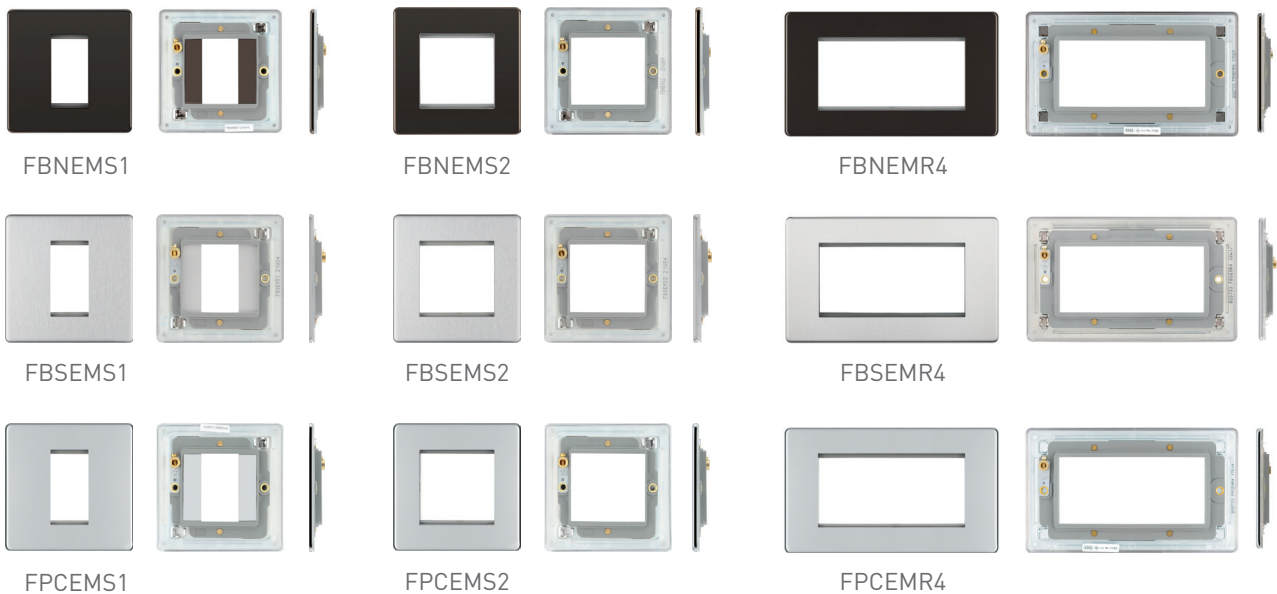

Technical Data

Euro Module Front Plates - Screwless Flatplate

Brief product description:

Quick and easy to install, these euro module front plates are available in a range of finishes and plate styles in either a square or rectangular design.

Features:

- Front plates match the power products of the Screwless Flatplate range
- Earth terminal fitted to metal front plates
- Compatible with the wider Euro Module range of products
- Assemble different configurations onto a single faceplate
- Easy to install, supplied with fixing screws
- Brushed steel with anti-fingerprint lacquer

Product Images

Line Diagrams

Euro Module Front Plates - Screwless Flatplate

Technical Specifications

Standards	BS 5733
RoHS Directive	No
WEEE Directive	No

Packaging Information

Cat No.	Description	Packaging Type			Pack Quantity			Barcode		
		Product	Inner Box	Outer Box	Each	Inner Box	Outer Box	Individual	Inner Box	Outer Box
FBNEMS1	1 MOD SQ - BN	Printed Bag	Printed Carton	Printed Carton	1	20	200	5050765027434	5050765027762	5050765028097
FBNEMS2	2 MOD SQ - BN	Printed Bag	Printed Carton	Printed Carton	1	20	200	5050765027441	5050765027779	5050765028103
FBNEMR4	4 MOD RECT - BN	Printed Bag	Printed Carton	Printed Carton	1	10	100	5050765027458	5050765027786	5050765028110
FBSEMS1	1 MOD SQ - BS	Printed Bag	Printed Carton	Printed Carton	1	20	200	5050765027403	5050765027731	5050765028066
FBSEMS2	2 MOD SQ - BS	Printed Bag	Printed Carton	Printed Carton	1	20	200	5050765027410	5050765027748	5050765028073
FBSEMR4	4 MOD RECT - BS	Printed Bag	Printed Carton	Printed Carton	1	10	100	5050765027427	5050765027755	5050765028080
FPCEMS1	1 MOD SQ - PC	Printed Bag	Printed Carton	Printed Carton	1	20	200	5050765027373	5050765027700	5050765028035
FPCEMS2	2 MOD SQ - PC	Printed Bag	Printed Carton	Printed Carton	1	20	200	5050765027380	5050765027717	5050765028042
FPCEMR4	4 MOD RECT - PC	Printed Bag	Printed Carton	Printed Carton	1	10	100	5050765027397	5050765027724	5050765028059