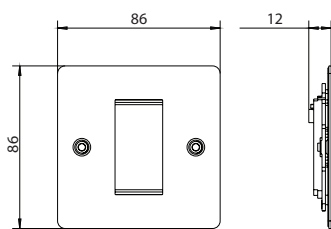

Technical Data

Euro Module Front Plates - Screwed Flatplate

Brief product description:

Quick and easy to install, these euro module front plates are available in a range of finishes and plate styles in either a square or rectangular design.

Features:

- Front plates match the power products of the Screwed Flatplate range
- Earth terminal fitted to metal front plates
- Compatible with the wider Euro Module range of products
- Assemble different configurations onto a single faceplate
- Easy to install, supplied with fixing screws
- Brushed steel with anti-fingerprint lacquer

Product Images

Line Diagrams

SBSEMS1