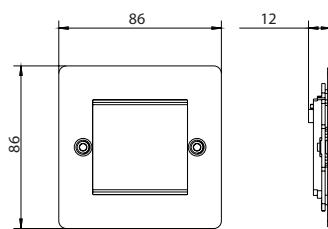

Technical Data

Euro Module Front Plates - Screwed Flatplate

Brief product description:

Quick and easy to install, these euro module front plates are available in a range of finishes and plate styles in either a square or rectangular design.

Features:

- Front plates match the power products of the Screwed Flatplate range
- Earth terminal fitted to metal front plates
- Compatible with the wider Euro Module range of products
- Assemble different configurations onto a single faceplate
- Easy to install, supplied with fixing screws
- Brushed steel with anti-fingerprint lacquer

Product Images

Line Diagrams

SBSEMS2