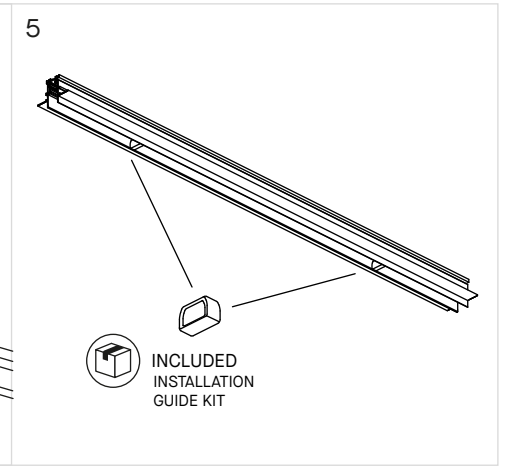

# LedsC4

TRACKS

SURFACE - DIRECT

PENDANT

RECESSED - DIRECT

RECESSED - FLOATING

UP&DOWN

SURFACE - DIRECT

4

**POWER CONNECTOR**  
 NOT INCLUDED

**CONNECTOR + REMOTE POWER SUPPLY**

**BUILT-IN POWER SUPPLY**

**LUMINAIRE PLACEMENT AND REPLACEMENT WITH INSTALLATION GUIDE KIT**

OPEN CONFIGURATION

CLOSED CONFIGURATION