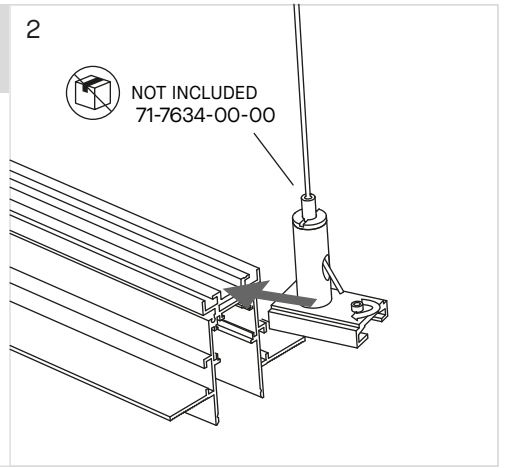

# LedsC4

TRACKS

SURFACE - DIRECT

PENDANT

RECESSED - DIRECT

RECESSED - FLOATING

UP&DOWN

SURFACE - DIRECT

4

**POWER CONNECTOR**  
 NOT INCLUDED

**CONNECTOR + REMOTE POWER SUPPLY**

**BUILT-IN POWER SUPPLY**

**LUMINAIRE PLACEMENT AND REPLACEMENT WITH INSTALLATION GUIDE KIT**

OPEN CONFIGURATION

CLOSED CONFIGURATION