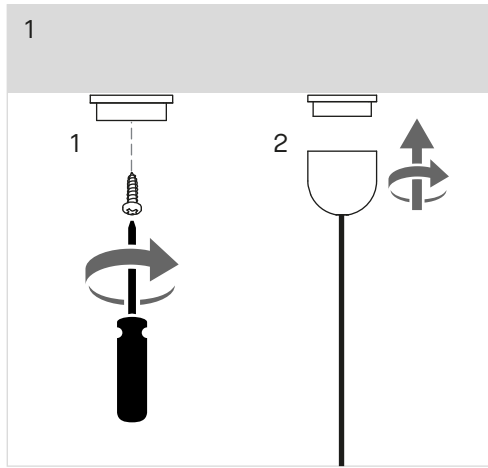

# LedsC4

TRACKS

SURFACE - DIRECT

PENDANT

RECESSED - DIRECT

RECESSED - FLOATING

UP&DOWN

SURFACE - DIRECT

1

2

PENDANT

1

1

2

2

3

4

**POWER CONNECTOR**  
 NOT INCLUDED

**CONNECTOR + REMOTE POWER SUPPLY**

**BUILT-IN POWER SUPPLY**

**LUMINAIRE PLACEMENT AND REPLACEMENT WITH INSTALLATION GUIDE KIT**

OPEN CONFIGURATION

CLOSED CONFIGURATION