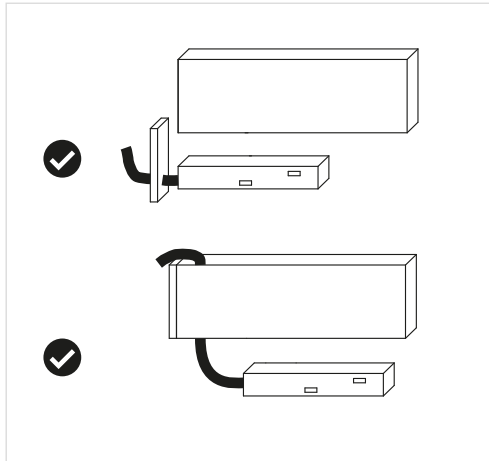

# LedsC4

TRACKS

SURFACE - DIRECT

PENDANT

RECESSED - DIRECT

RECESSED - FLOATING

UP&DOWN

SURFACE - DIRECT

4

**POWER CONNECTOR**  
 NOT INCLUDED

**CONNECTOR + REMOTE POWER SUPPLY**

**BUILT-IN POWER SUPPLY**

**LUMINAIRE PLACEMENT AND REPLACEMENT WITH INSTALLATION GUIDE KIT**

OPEN CONFIGURATION

CLOSED CONFIGURATION