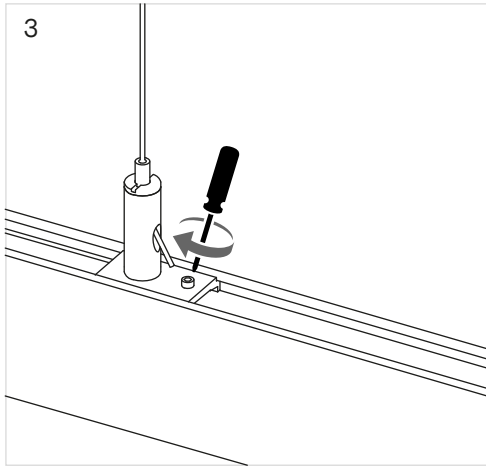

# LedsC4

TRACKS

SURFACE - DIRECT

PENDANT

RECESSED - DIRECT

RECESSED - FLOATING

UP&DOWN

SURFACE - DIRECT

4

**POWER CONNECTOR**  
 NOT INCLUDED

**CONNECTOR + REMOTE POWER SUPPLY**

**BUILT-IN POWER SUPPLY**

**LUMINAIRE PLACEMENT AND REPLACEMENT WITH INSTALLATION GUIDE KIT**

OPEN CONFIGURATION

CLOSED CONFIGURATION