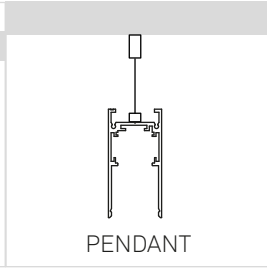

# Track Low Voltage

# LedsC4

TRACKS

SURFACE - DIRECT

PENDANT

RECESSED - DIRECT

RECESSED - FLOATING

UP&DOWN

SURFACE - DIRECT