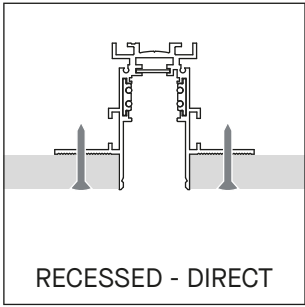

# LedsC4

TRACKS

SURFACE - DIRECT

PENDANT

RECESSED - DIRECT

RECESSED - FLOATING

UP&DOWN

SURFACE - DIRECT

4

**POWER CONNECTOR**  
 NOT INCLUDED

**CONNECTOR + REMOTE POWER SUPPLY**

**BUILT-IN POWER SUPPLY**

**LUMINAIRE PLACEMENT AND REPLACEMENT WITH INSTALLATION GUIDE KIT**

OPEN CONFIGURATION

CLOSED CONFIGURATION