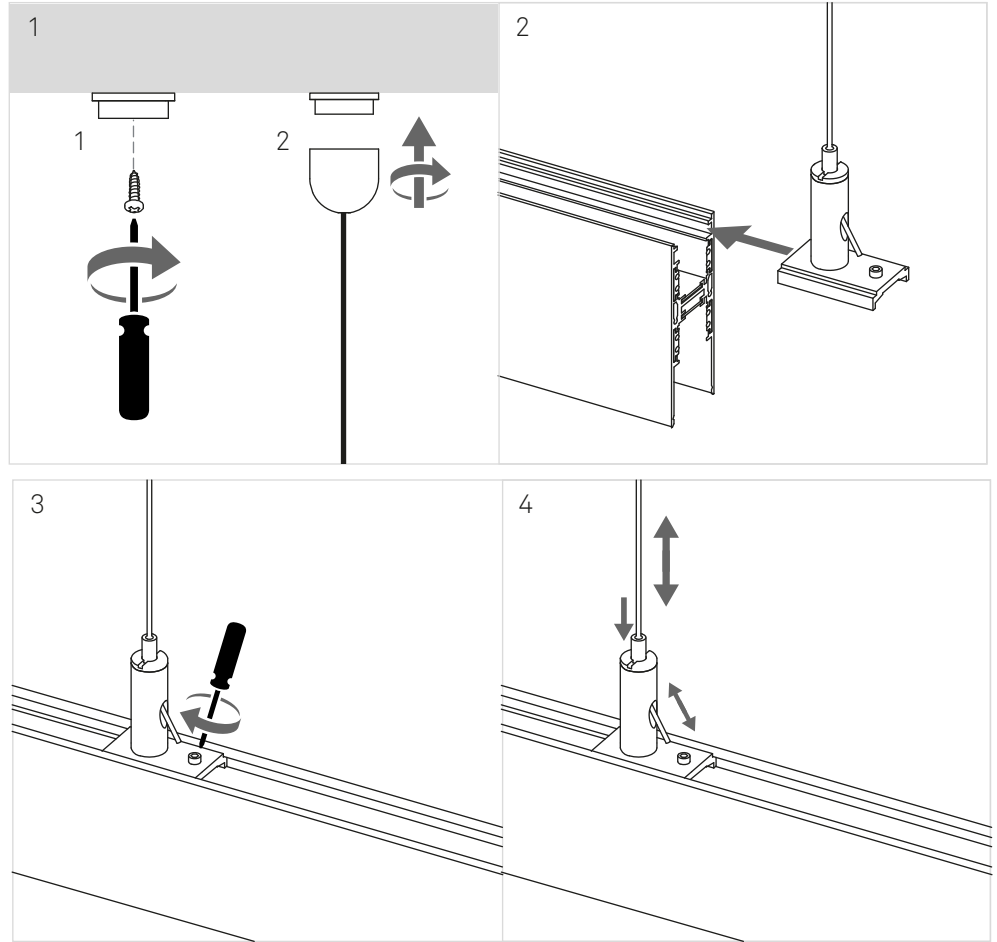

# LedsC4

TRACKS

SURFACE - DIRECT

PENDANT

RECESSED - DIRECT

RECESSED - FLOATING

UP&DOWN

SURFACE - DIRECT

4

**POWER CONNECTOR**  
 NOT INCLUDED

**CONNECTOR + REMOTE POWER SUPPLY**

**BUILT-IN POWER SUPPLY**

**LUMINAIRE PLACEMENT AND REPLACEMENT WITH INSTALLATION GUIDE KIT**

OPEN CONFIGURATION

CLOSED CONFIGURATION