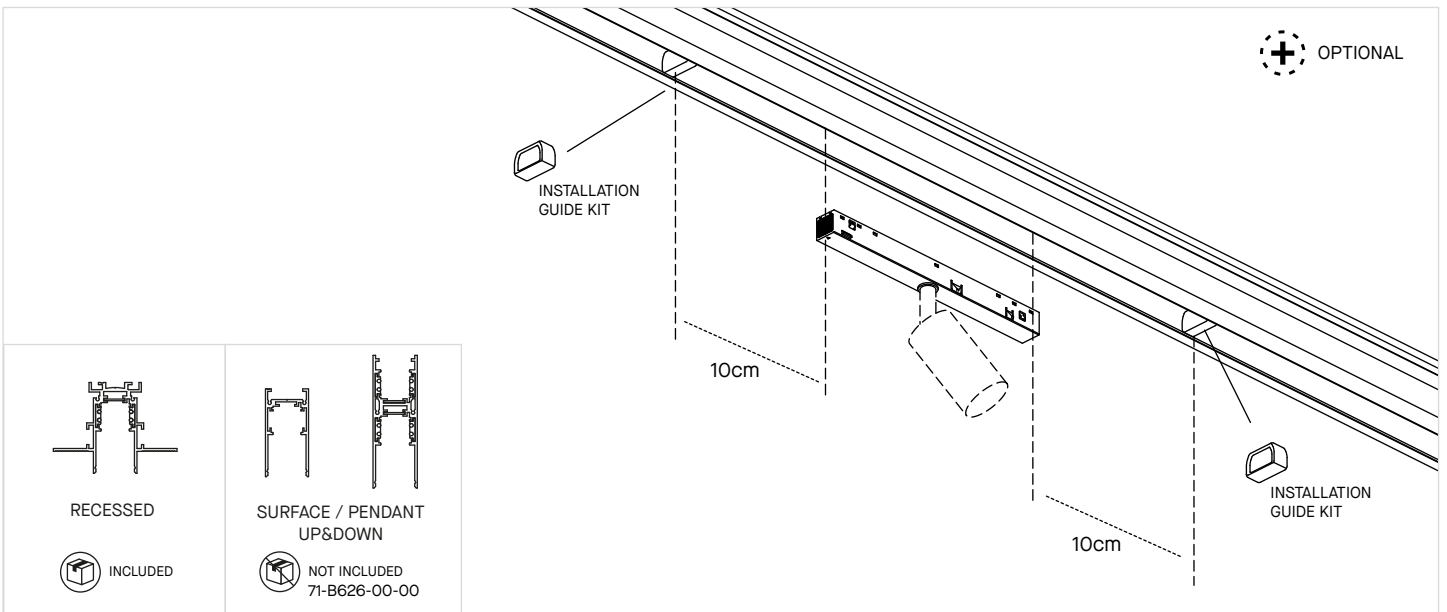

# LedsC4

TRACKS

SURFACE - DIRECT

PENDANT

RECESSED - DIRECT

RECESSED - FLOATING

UP&DOWN

SURFACE - DIRECT

4

**POWER CONNECTOR**  
 NOT INCLUDED

**CONNECTOR + REMOTE POWER SUPPLY**

**BUILT-IN POWER SUPPLY**

**LUMINAIRE PLACEMENT AND REPLACEMENT WITH INSTALLATION GUIDE KIT**

OPEN CONFIGURATION

CLOSED CONFIGURATION