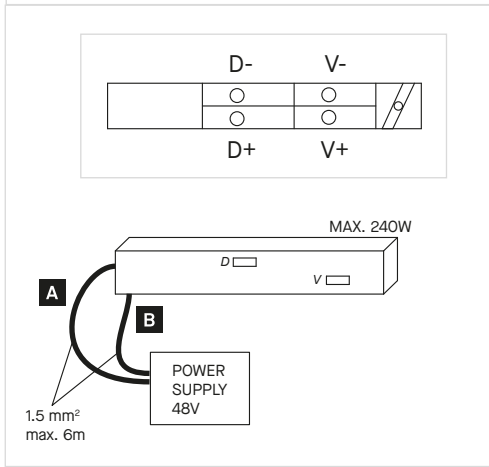

# LedsC4

TRACKS

SURFACE - DIRECT

PENDANT

RECESSED - DIRECT

RECESSED - FLOATING

UP&DOWN

SURFACE - DIRECT

4

**POWER CONNECTOR**  
 NOT INCLUDED

**CONNECTOR + REMOTE POWER SUPPLY**

**BUILT-IN POWER SUPPLY**

**LUMINAIRE PLACEMENT AND REPLACEMENT WITH INSTALLATION GUIDE KIT**

OPEN CONFIGURATION

CLOSED CONFIGURATION