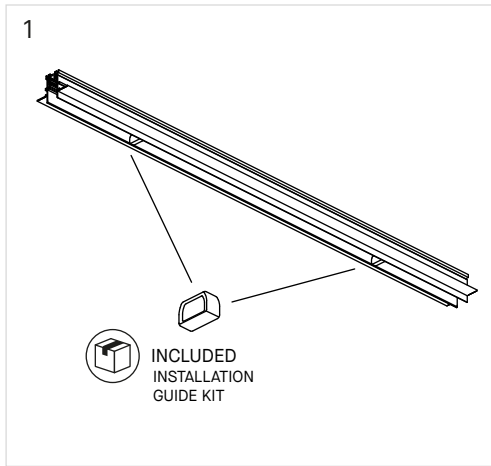

# LedsC4

TRACKS

SURFACE - DIRECT

PENDANT

RECESSED - DIRECT

RECESSED - FLOATING

UP&DOWN

SURFACE - DIRECT

4

**POWER CONNECTOR**  
 NOT INCLUDED

**CONNECTOR + REMOTE POWER SUPPLY**

**BUILT-IN POWER SUPPLY**

**LUMINAIRE PLACEMENT AND REPLACEMENT WITH INSTALLATION GUIDE KIT**

OPEN CONFIGURATION

CLOSED CONFIGURATION