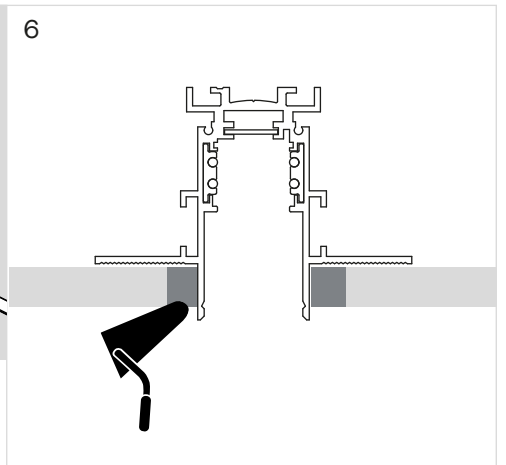

# LedsC4

TRACKS

SURFACE - DIRECT

PENDANT

RECESSED - DIRECT

RECESSED - FLOATING

UP&DOWN

SURFACE - DIRECT

1

2

PENDANT

1

1

2

2

3

4

**POWER CONNECTOR**  
 NOT INCLUDED

**CONNECTOR + REMOTE POWER SUPPLY**

**BUILT-IN POWER SUPPLY**

**LUMINAIRE PLACEMENT AND REPLACEMENT WITH INSTALLATION GUIDE KIT**

OPEN CONFIGURATION

CLOSED CONFIGURATION