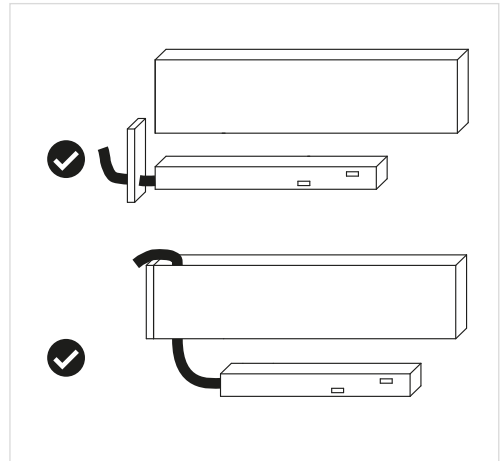

# LedsC4

TRACKS

SURFACE - DIRECT

PENDANT

RECESSED - DIRECT

RECESSED - FLOATING

UP&DOWN

SURFACE - DIRECT

4

**POWER CONNECTOR**  
 NOT INCLUDED

**CONNECTOR + REMOTE POWER SUPPLY**

**BUILT-IN POWER SUPPLY**

**LUMINAIRE PLACEMENT AND REPLACEMENT WITH INSTALLATION GUIDE KIT**

OPEN CONFIGURATION

CLOSED CONFIGURATION