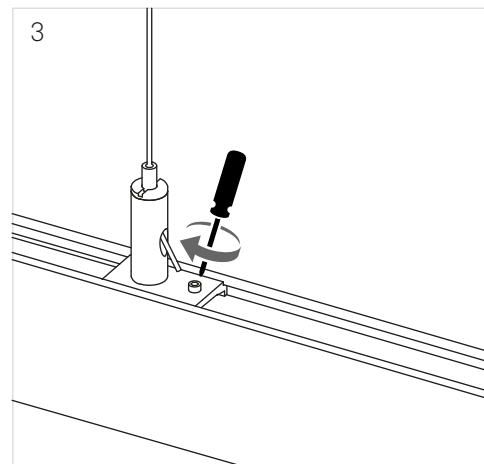

Track Low Voltage

LedsC4

TRACKS

1

2

PENDANT

1

1

2

2

3

4