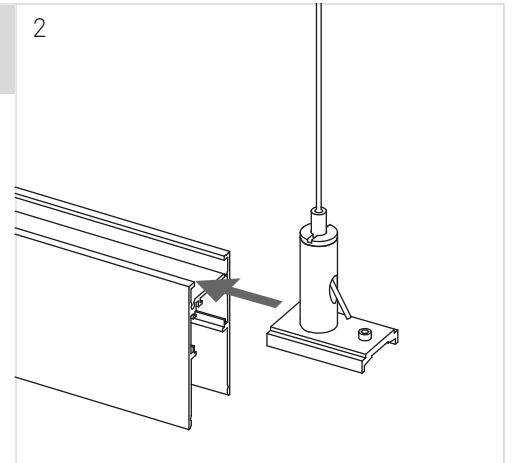

Track Low Voltage

LedsC4

TRACKS

1

2

1

1

2

2

3

4