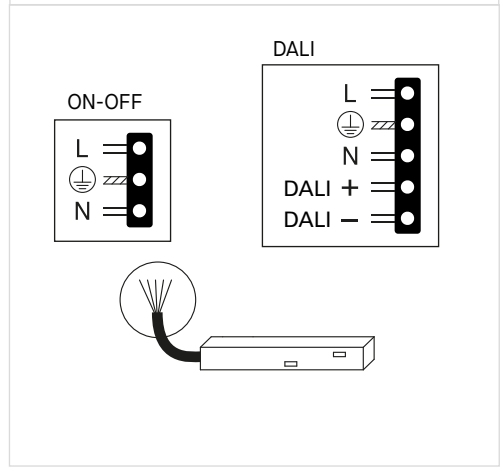

# LedsC4

TRACKS

SURFACE - DIRECT

PENDANT

RECESSED - DIRECT

RECESSED - FLOATING

UP&DOWN

SURFACE - DIRECT

4

**POWER CONNECTOR**  
 NOT INCLUDED

**CONNECTOR + REMOTE POWER SUPPLY**

**BUILT-IN POWER SUPPLY**

**LUMINAIRE PLACEMENT AND REPLACEMENT WITH INSTALLATION GUIDE KIT**

OPEN CONFIGURATION

CLOSED CONFIGURATION