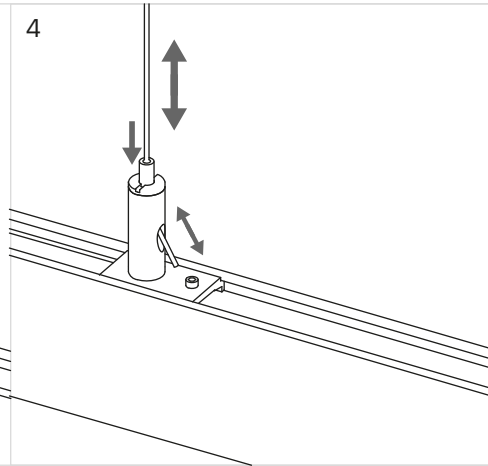

# LedsC4

TRACKS

SURFACE - DIRECT

PENDANT

RECESSED - DIRECT

RECESSED - FLOATING

UP&DOWN

SURFACE - DIRECT

4

**POWER CONNECTOR**  
 NOT INCLUDED

**CONNECTOR + REMOTE POWER SUPPLY**

**BUILT-IN POWER SUPPLY**

**LUMINAIRE PLACEMENT AND REPLACEMENT WITH INSTALLATION GUIDE KIT**

OPEN CONFIGURATION

CLOSED CONFIGURATION