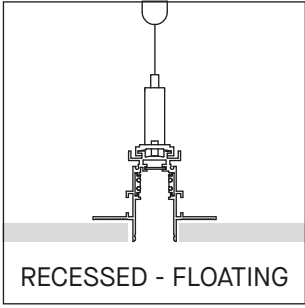

# LedsC4

TRACKS

SURFACE - DIRECT

PENDANT

RECESSED - DIRECT

RECESSED - FLOATING

UP&DOWN

SURFACE - DIRECT

4

**POWER CONNECTOR**  
 NOT INCLUDED

**CONNECTOR + REMOTE POWER SUPPLY**

**BUILT-IN POWER SUPPLY**

**LUMINAIRE PLACEMENT AND REPLACEMENT WITH INSTALLATION GUIDE KIT**

OPEN CONFIGURATION

CLOSED CONFIGURATION