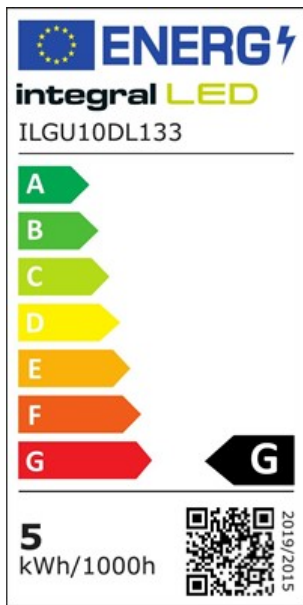

Packaging

Package Weight (g):	42
Package Length (mm):	50
Package Width (mm):	50
Package Depth (mm):	50

Portal.integral-led.com