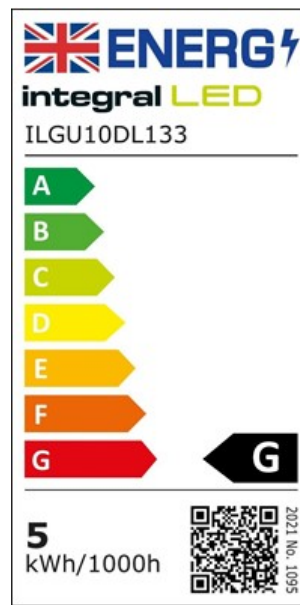

Packaging

Package Weight (g):	42
Package Length (mm):	50
Package Width (mm):	50
Package Depth (mm):	50

Portal.integral-led.com