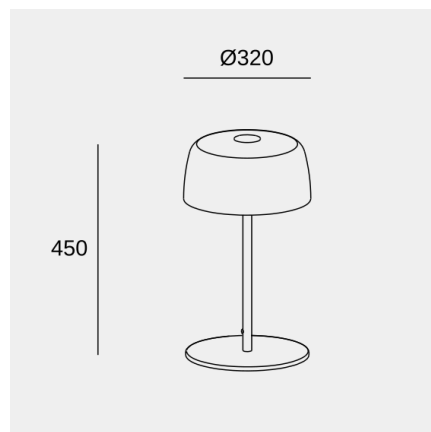

Correlated Colour Temperature (CCT): SW 2700-3000-4000K

Lens / reflector angle: HORIZONTAL 102°

Structure material: Steel

Structure finish: Black

Diffuser material: Glass

Diffuser finish: Amber

Driver Brand: MEAN WELL

MacAdam steps: 3

Photobiological risk: RGO

Lampholder	Quantity	Light source power (W)
LED	1	11.8W

Image may not match reference. LedsC4 reserves the right to amend any of the product's components. The data related to flux, power and colour temperature may be subject to changes made by the manufacturer.

Levels 1 Body Ø320mm

Nahtrang Design

Table lamp Levels 1 Body Ø320mm LED 14.7 SW 2700-3000-4000K 3 STEPS DIMMING Black 971lm

Logistics

Light application

Image may not match reference. LedsC4 reserves the right to amend any of the product's components. The data related to flux, power and colour temperature may be subject to changes made by the manufacturer.