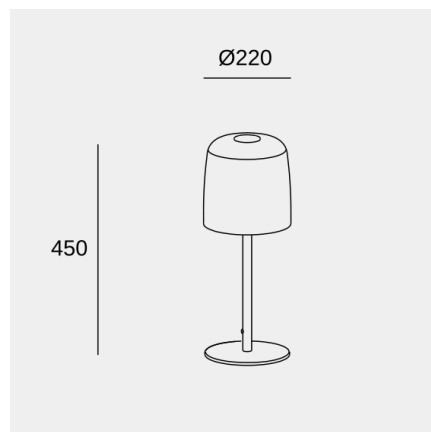

Correlated Colour Temperature (CCT): SW 2700-3000-4000K

Lens / reflector angle: HORIZONTAL 102°

Structure material: Steel

Structure finish: Black

Diffuser material: Glass

Diffuser finish: Amber

Driver Brand: MEAN WELL

MacAdam steps: 3

Photobiological risk: RGO

Lampholder	Quantity	Light source power (W)
LED	1	11.8W

Image may not match reference. LedsC4 reserves the right to amend any of the product's components. The data related to flux, power and colour temperature may be subject to changes made by the manufacturer.

Levels 1 Body Ø220mm

Nahtrang Design

Table lamp Levels 1 Body Ø220mm LED 14.7 SW 2700-3000-4000K 3 STEPS DIMMING Black 971lm

Logistics

Light application

Image may not match reference. LedsC4 reserves the right to amend any of the product's components. The data related to flux, power and colour temperature may be subject to changes made by the manufacturer.