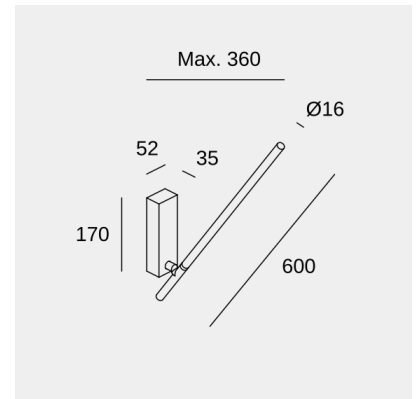

### Technical features

- Luminaire total power: 14.1W
- Real lumens: 428
- Real lm/W: 30
- Correlated Colour Temperature (CCT): LED warm-white 3000K
- Lens / reflector angle: HORIZONTAL 125°
- Structure material: Steel, Aluminium
- Structure finish: Black
- Diffuser material: Polycarbonate
- Diffuser finish: Opal
- Driver Brand: HEP
- Voltage / frequency: 220-240V/50-60Hz
- Dimming protocol: ON-OFF
- Power Factor: 0.90
- THD%: 20
- Useful life: 50,000h L80B20
- Warranty: 5 años

### Luminotechnic features

- CRI: 90
- MacAdam steps: 3
- Photobiological risk: RGO

Lampholder	Quantity	Light source power (W)
LED	1	11.5W

Image may not match reference. LedsC4 reserves the right to amend any of the product's components. The data related to flux, power and colour temperature may be subject to changes made by the manufacturer.

## Logistics

x 16

Net weight (kg): 0.62

Packaged weight (kg): 1.47

Packaging: 135mm x 130mm x 710mm

Image may not match reference. LedsC4 reserves the right to amend any of the product's components. The data related to flux, power and colour temperature may be subject to changes made by the manufacturer.