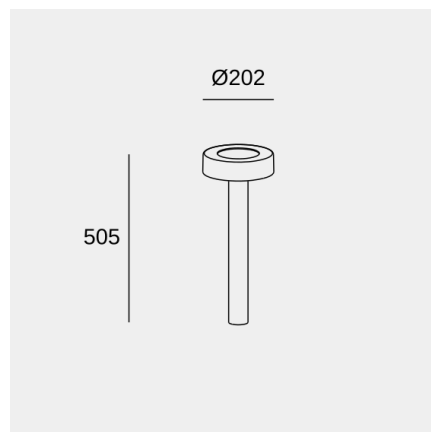

Orbit 500mm Big Hole Cover

Luca Turrini

Bollard IP66 Orbit 500mm Big Hole Cover LED 11.5 SW 2700-3200-4000K ON-OFF Urban grey 858lm

Technical features

Luminaire total power: 11.5W
 Real lumens: 858 (3200K)
 Real lm/W: 75
 Correlated Colour Temperature (CCT): SW 2700-3200-4000K
 UGR: <=22
 Structure material: Aluminium
 Structure finish: Urban grey
 Diffuser material: Polycarbonate
 Diffuser finish: OPAL
 Voltage / frequency: 100-240V/50-60Hz
 Dimming protocol: ON-OFF
 Power Factor: 0.95
 Useful life: 50,000h L80B20
 Warranty: 5 años
 Resistant to marine environments: Yes

Luminotechnic features

CRI: 80
 MacAdam steps: 3
 Photobiological risk: RG1

| Lampholder | Quantity | Light source power (W) |
|------------|----------|------------------------|
| LED | 1 | 9.8W |

Image may not match reference. LedsC4 reserves the right to amend any of the product's components. The data related to flux, power and colour temperature may be subject to changes made by the manufacturer.

Orbit 500mm Big Hole Cover

Luca Turrini

Bollard IP66 Orbit 500mm Big Hole Cover LED 11.5 SW 2700-3200-4000K ON-OFF Urban grey 858lm

Logistics

x 4

Net weight (kg): 1.76

Packaged weight (kg): 2.56

Packaging: 245mm x 240mm x
545mm