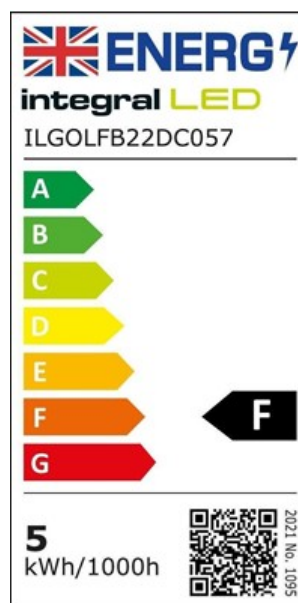

Details

Quick Order Code:	569580
Barcode:	5055788259541
Category:	Lamps
Range Name:	Everyday
Market Segment:	Commercial indoor, Residential indoor
Warranty (Years):	2
CE RoHS:	Yes

Physical Data

Product Length (mm):	74
Product Width (mm):	45
Product Weight (g):	21
Material:	Plastic, Aluminium, Glass, Nickel plated brass
Base Term:	Bayonet cap
Bulb Base:	B22
Construction:	Plastic and Aluminium heat-sink, glass diffuser
Globe Finish:	Frosted
Globe Type:	Golf Ball
Bulb or Luminaire Shape:	Round
Placement / Application:	Indoor, General Lighting
Spot Type:	SMD

Electrical Data

Power Consumption (W) :	4.9
Power Factor:	0.7
Wattage equivalent (W):	40
Amperage (mA):	30
Dimming:	Dimmable with compatible dimmers

Driver Included:	Yes
Electric Current:	AC
True Wattage Eq (W):	40
EN:	EN-62560
LVD Certified:	Yes

Light Data

Luminous Flux in Lumens (lm):	470
Luminous efficacy (lm/W):	96
Correlated Colour Temperature (CCT) (K):	2700
Colour Temperature:	2700K - Warm
Colour Temperature Name:	Warm
Beam Angle:	240
Colour Rendering Index (CRI):	80
Colour Type:	Single
Frequency Range (Hz):	50/60
Instant on (Less than 1 second):	Yes
LED Type:	Surface mounted device (SMD)
Lifetime (hours):	15000
Switching Cycles:	7500

Environment

EN:	EN-62560
LVD Certified:	Yes
CE RoHS:	Yes
Previous Energy Rating:	A+
New Energy Rating:	F
Hg 0% (Mercury Free):	Yes
IP Rating (Ingress Protection):	IP20
Lowest Operating Temperature (°C):	-20
Maximum Operating Temperature (°C):	40