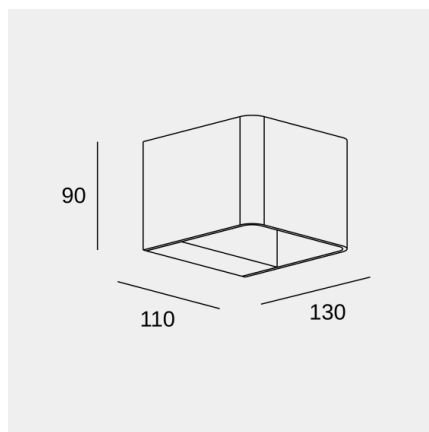

Wilson Square

LedsC4 Team

Wall fixture IP65 Wilson Square LED 10.2 LED warm-white 3000K ON-OFF Urban grey 623lm

Technical features

- Luminaire total power: 10.2W
- Real lumens: 623
- Real lm/W: 61
- Correlated Colour Temperature (CCT): LED warm-white 3000K
- Lens / reflector angle: FLOOD 90°
- Structure material: Aluminium
- Structure finish: Urban grey
- Diffuser material: Glass
- Diffuser finish: Matt
- Voltage / frequency: 100-240V/50-60Hz
- Dimming protocol: ON-OFF
- Power Factor: 0.90
- Useful life: 50,000h L80B20
- Warranty: 5 años
- Resistant to marine environments: Yes
- Easily recyclable luminaire

Luminotechnic features

- CRI: 80
- MacAdam steps: 3
- Photobiological risk: RGO

Lampholder	Quantity	Light source power (W)
LED	1	9W

Image may not match reference. LedsC4 reserves the right to amend any of the product's components. The data related to flux, power and colour temperature may be subject to changes made by the manufacturer.

Wilson Square

LedsC4 Team

Wall fixture IP65 Wilson Square LED 10.2 LED warm-white 3000K ON-OFF Urban grey 623lm

Logistics

x 4

Net weight (kg): 0.98

Packaged weight (kg): 1.17

Packaging: 125mm x 110mm x 165mm