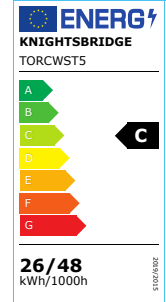

DATASHEET

TORCWST5

230V IP65 IK08 5ft Selectable 26W/48W CCT
Adjustable ST Emergency Non-Corrosive

www.mlaccessories.co.uk

MLA PART CODE	TORCWST5
DESCRIPTION	230V IP65 IK08 5ft Selectable 26W/48W CCT Adjustable ST Emergency Non-Corrosive
NET WEIGHT (KG)	2.24
FINISH	Grey
DIFFUSER	Opal
DIMENSIONS (MM)	Length - 1563 Width - 90 Projection - 90
CONSTRUCTION	Construction - Polycarbonate
CLASS	I
IP RATING	IP65
IK RATING	IK08
WATTAGE (W)	26/48
LAMP TECHNOLOGY	SMD LED
LAMP INCLUDED	Yes
LUMENS (LM)	3810/4045/4030, 6230/7250/6800
LUMENS LIGHT SOURCE ONLY (LM)	8085
LUMEN TOLERANCE	5%
EFFICACY (LM/W)	167.5
LUMENS EMERGENCY MODE (LM)	320
CIRCUIT WATTAGE (W)	25.6/48.4
CCT	3000/4000/5700K
LIGHT COLOUR	CCT
CRI	>85
SDCM	<6
RUNNING CURRENT (A)	0.21
DISPLACEMENT FACTOR	>0.9
SVM	0.019
PST-LM	0.044

BEAM ANGLE (DEGREES)	140
LIFE SPAN (HRS)	50,000
L70B50 LIFESPAN (HRS)	60000
DIMMABLE	No
EMERGENCY	Maintained / Non-maintained / Switched
SELF-TEST	Yes
OPERATING TEMPERATURE	-5~40°C
INPUT VOLTAGE	230V 50Hz
CABLE ENTRY (MM)	20
CABLE GLAND INCLUDED	Compression gland
DRIVER	EFFICIENCY FULL LOAD - 88.4
BATTERY INCLUDED	Yes
WARRANTY	5year(s)
WARRANTY INFORMATION	(excluding battery)
ORIGIN OF MANUFACTURE	China
DECLARATION OF CONFORMITY (HELD ON FILE)	Yes
EAN	5056270851588