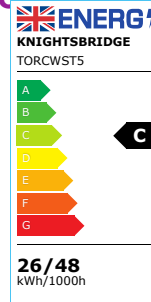

DATASHEET

TORCWST5

230V IP65 IK08 5ft Selectable 26W/48W CCT
Adjustable ST Emergency Non-Corrosive

www.mlaccessories.co.uk

MLA PART CODE	TORCWST5
DESCRIPTION	230V IP65 IK08 5ft Selectable 26W/48W CCT Adjustable ST Emergency Non-Corrosive
NET WEIGHT (KG)	2.24
FINISH	Grey
DIFFUSER	Opal
DIMENSIONS (MM)	Length - 1563 Width - 90 Projection - 90
CONSTRUCTION	Construction - Polycarbonate
CLASS	I
IP RATING	IP65
IK RATING	IK08
WATTAGE (W)	26/48
LAMP TECHNOLOGY	SMD LED
LAMP INCLUDED	Yes
LUMENS (LM)	3810/4045/4030, 6230/7250/6800
LUMENS LIGHT SOURCE ONLY (LM)	8085
LUMEN TOLERANCE	5%
EFFICACY (LM/W)	167.5
LUMENS EMERGENCY MODE (LM)	320
CIRCUIT WATTAGE (W)	25.6/48.4
CCT	3000/4000/5700K
LIGHT COLOUR	CCT
CRI	>85
SDCM	<6
RUNNING CURRENT (A)	0.21
DISPLACEMENT FACTOR	>0.9
SVM	0.019
PST-LM	0.044

BEAM ANGLE (DEGREES)	140
LIFE SPAN (HRS)	50,000
L70B50 LIFESPAN (HRS)	60000
DIMMABLE	No
EMERGENCY	Maintained / Non-maintained / Switched
SELF-TEST	Yes
OPERATING TEMPERATURE	-5~40°C
INPUT VOLTAGE	230V 50Hz
CABLE ENTRY (MM)	20
CABLE GLAND INCLUDED	Compression gland
DRIVER	EFFICIENCY FULL LOAD - 88.4
BATTERY INCLUDED	Yes
WARRANTY	5year(s)
WARRANTY INFORMATION	(excluding battery)
ORIGIN OF MANUFACTURE	China
DECLARATION OF CONFORMITY (HELD ON FILE)	Yes
EAN	5056270851588