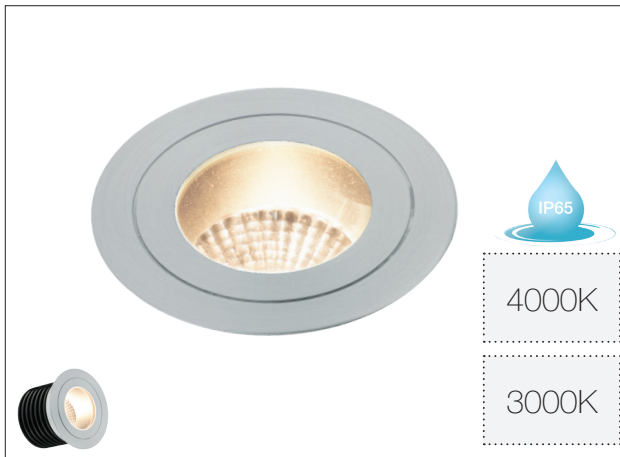

## TECHNICAL DATASHEET

AGL045AL  
3W LED Marker Light

### PRODUCT FEATURES

- Aluminium Finish
- COB LED
- Diamond Cut Lens
- Black Baffle
- Glare Reducing Design
- Super Slim Bezel
- Suitable for Use in Bathrooms

PRODUCT CODE	AGL045AL/30	AGL045AL/40
Consumption	3W	3W
Lumens	≤165 lm	≤190 lm
Colour Temperature	3000K	4000K
Beam Angle	50°	50°
CRI	>80	>80
IP	IP65	IP65
Lifetime (Hours to Im70)	50,000 h	50,000 h
Temperature	-20~+50°C	-20~+50°C
Operating Current	350mA	350mA