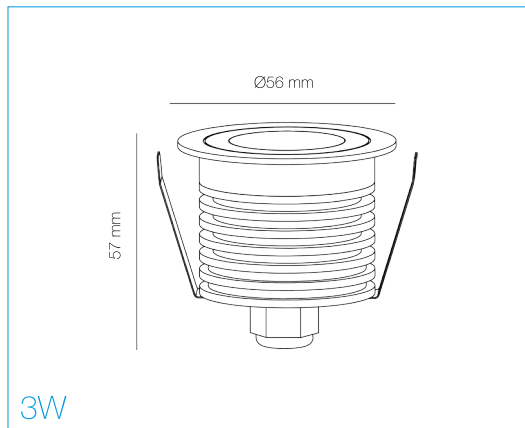

## TECHNICAL DATASHEET

AGL045AL  
3W LED Marker Light

### PRODUCT FEATURES

- Aluminium Finish
- COB LED
- Diamond Cut Lens
- Black Baffle
- Glare Reducing Design
- Super Slim Bezel
- Suitable for Use in Bathrooms

PRODUCT CODE	AGL045AL/30	AGL045AL/40
Consumption	3W	3W
Lumens	≤165 lm	≤190 lm
Colour Temperature	3000K	4000K
Beam Angle	50°	50°
CRI	>80	>80
IP	IP65	IP65
Lifetime (Hours to Im70)	50,000 h	50,000 h
Temperature	-20~+50°C	-20~+50°C
Operating Current	350mA	350mA