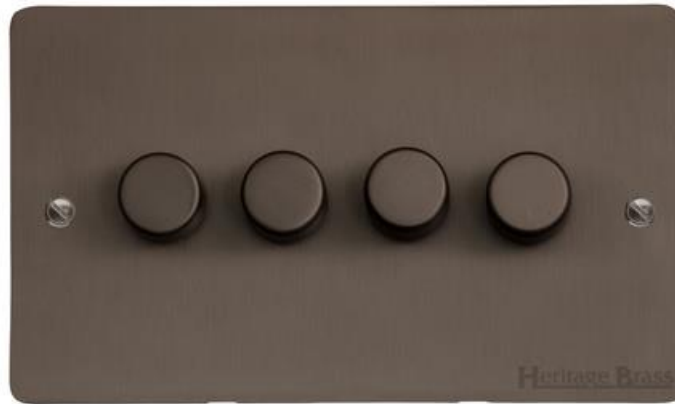

Heritage Brass

Elite Flat Plate Range - Matt Bronze

4 Gang TED Dimmer (Compatible with LED Lamps) - T09.974.TED

Range	Elite Flat Plate Range
Product	Elite Flat Plate Matt Bronze T09 (Black Rocker)
Insert Type	4 Gang TED Dimmer (Compatible with LED Lamps)
Plate Finish	Matt Bronze
Switch Colour	Matt Bronze
Body and Switch Trim	Trimless
Height	86 mm
Width	147 mm
Fixing Hole Centres	Box Fixing = 120.6 mm
Minimum Box Depth	35
Current	-
Voltage	230 V
Power	Max 120 W - 10 Lamps Trailing Edge
Terminal Capacity	4 mm ²
Earth Terminal Capacity	5 mm ²
Product Class 1	Face plate must be earthed
Ambient Operating Temperature	-5°C - 40°C
Recommended Location	Indoor use only
Standard	BS EN 55014, BS EN 60669-2-1