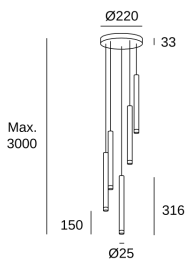

## Candle 5 Bodies Chandelier

Benedito Design

**00-8318-60-27**

Pendant Candle 5 Bodies Chandelier LED 15.6W LED warm-white 2700K 0-10V / 1-10V / PUSH/ DALI Black 844lm

### TECHNICAL FEATURES

Luminaire total power : 16.8W

Real lumens : 844

Real lm/W : 50

Correlated Colour Temperature (CCT) : LED warm-white 2700K

Structure material : Steel, Aluminium

Structure finish : Black