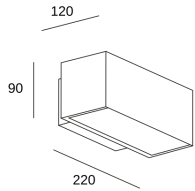

### TECHNICAL FEATURES

Luminaire total power : 17.9W

Real lumens : 1494

Real lm/W : 83

Correlated Colour Temperature (CCT) : LED warm-white 3000K

Lens / reflector angle : FLOOD 88°

Structure material : Aluminium

### LOGISTICS

Net weight (kg): 1.48

Packaged weight (kg): 1.57

Packaging: 230mm x 130mm x 100mm