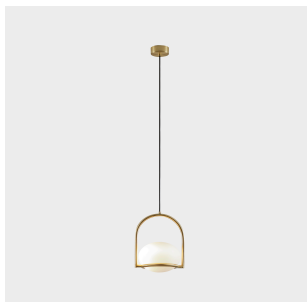

Coco Single

Nahtrang Design

00-7984-ET-M1

TECHNICAL FEATURES

Luminaire total power : 9W

Real lumens : 592

Real lm/W : 66

Structure material : Steel, Aluminium

Structure finish : Painted gold

Diffuser material : Polycarbonate

Diffuser finish : White

Recommended light bulb : E14

Voltage / frequency : 100-240V/50-60Hz

Warranty : 5 Years

LUMINOTECHNIC FEATURES

Lampholder	Quantity	Light source power (W)
E14	1	Max. power 9W