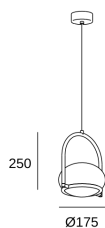

Coco Single

Nahtrang Design

00-7984-ET-M1

TECHNICAL FEATURES

Luminaire total power : 9W

Real lumens : 592

Real lm/W : 66

Structure material : Steel, Aluminium

Structure finish : Painted gold

Diffuser material : Polycarbonate

Diffuser finish : White

Recommended light bulb : E14

Voltage / frequency : 100-240V/50-60Hz

Warranty : 5 Years

LUMINOTECHNIC FEATURES

Lampholder	Quantity	Light source power (W)
E14	1	Max. power 9W

LOGISTICS

Net weight (kg): 0.75

Packaged weight (kg): 1.5

Packaging: 255mm x 250mm x 215mm