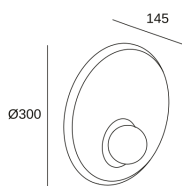

**Trip ø300mm**

Nahrang Design

05-8356-05-DN

Wall fixture Trip ø300mm E14 9W Black

IP20

**TECHNICAL FEATURES**

Luminaire total power : 9W

Structure material : Aluminium, Steel

Structure finish : Black

Diffuser material : Glass

Diffuser finish : Opal

Max. size of light bulb : 90/50 mm

Recommended light bulb : E14

Voltage / frequency : 100-240V/50-60Hz

Warranty : 5 Years

Easily recyclable luminaire

**LUMINOTECHNIC FEATURES**

Lampholder	Quantity	Light source power (W)
E14	1	Max. power 9W

LOGISTICS

Net weight (kg): 0.7

Packaged weight (kg): 1.78