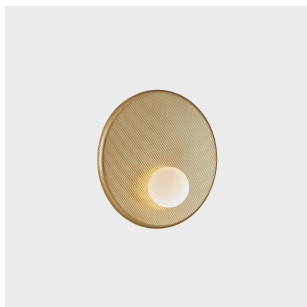

**Trip ø300mm**

Nahrang Design

05-8356-05-DN

Wall fixture Trip ø300mm E14 9W Black

IP20

**TECHNICAL FEATURES**

Luminaire total power : 9W

Structure material : Aluminium, Steel

Structure finish : Black

Diffuser material : Glass

Diffuser finish : Opal

Max. size of light bulb : 90/50 mm

Recommended light bulb : E14

Voltage / frequency : 100-240V/50-60Hz

Warranty : 5 Years

Easily recyclable luminaire