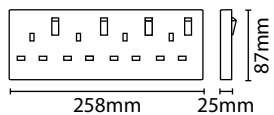

Eterna[®]
Everyday Lighting For Professionals

CONVERTER SOCKET 1 OR 2 GANG TO 4 GANG

- Conversion of 1 or 2 gang to 4 gang socket
- 13 Amp fused
- Tough polycarbonate construction
- Surge Protection

• M.O.M: 5 / O.P.Q: 40

Code	Colour	IP Rating
CONVERT4	White	IP20