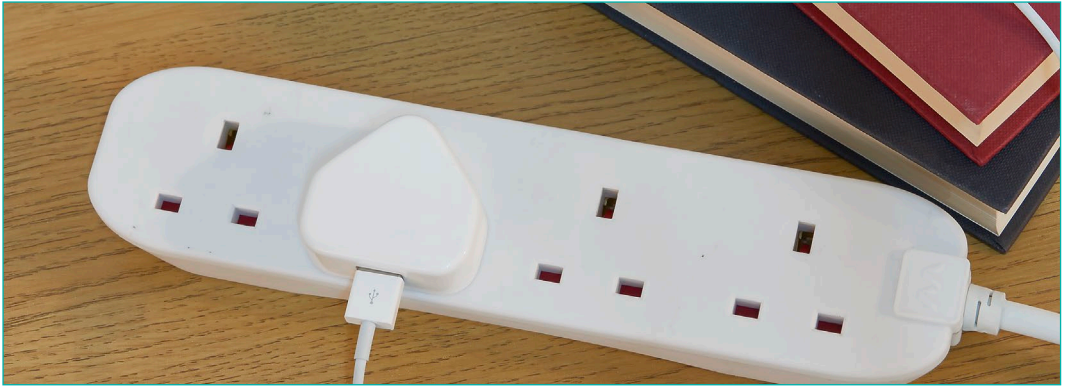

BASICS POWER

Power where you need it most

Extension Leads

CAT NO.	CABLE LENGTH	RATING	SOCKETS	COLOUR
BOG10-MP	10m	13A	1	White
BOG5-MP	5m	13A	1	White
BTG5N-MP	5m	13A	2	White
BFG110N-MP	1m	13A	4	White
BFG210NB-MP	2m	13A	4	Black
BFG210N-MP	2m	13A	4	White
BFG3N-MP	3m	13A	4	White
BFG5NB-MP	5m	13A	4	Black
BFG5N-MP	5m	13A	4	White
BSG110N-MP	1m	13A	6	White
BSG210NB-MP	2m	13A	6	Black
BSG210N-MP	2m	13A	6	White
BSG3N-MP	3m	13A	6	White
BEN210-MP	2m	13A	8	White
BTN10N-MP	10m	13A	2	White