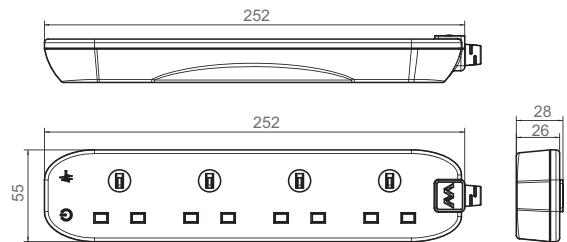

surge extension lead

SURGE

POWER

protects your valuable equipment from damaging surges & spikes

FEATURES

- Plug four items safely into one socket
- Protects valuable electrical equipment from surges and spikes
- £1000 connected equipment warranty
- Safety shuttered sockets
- LED power and surge indicators
- Rounded slimline appearance
- Wall fixing capability
- Non-rewireable

PRODUCT IMAGES

SRG4xN

LINE DIAGRAMS

PRODUCT INFORMATION

Part Number	SRG4xN
Part Number Note	x = length of cable in metres
Product Dimensions	Height 28mm x Width 252mm x Depth 55mm
Sockets	4

TECHNICAL SPECIFICATIONS